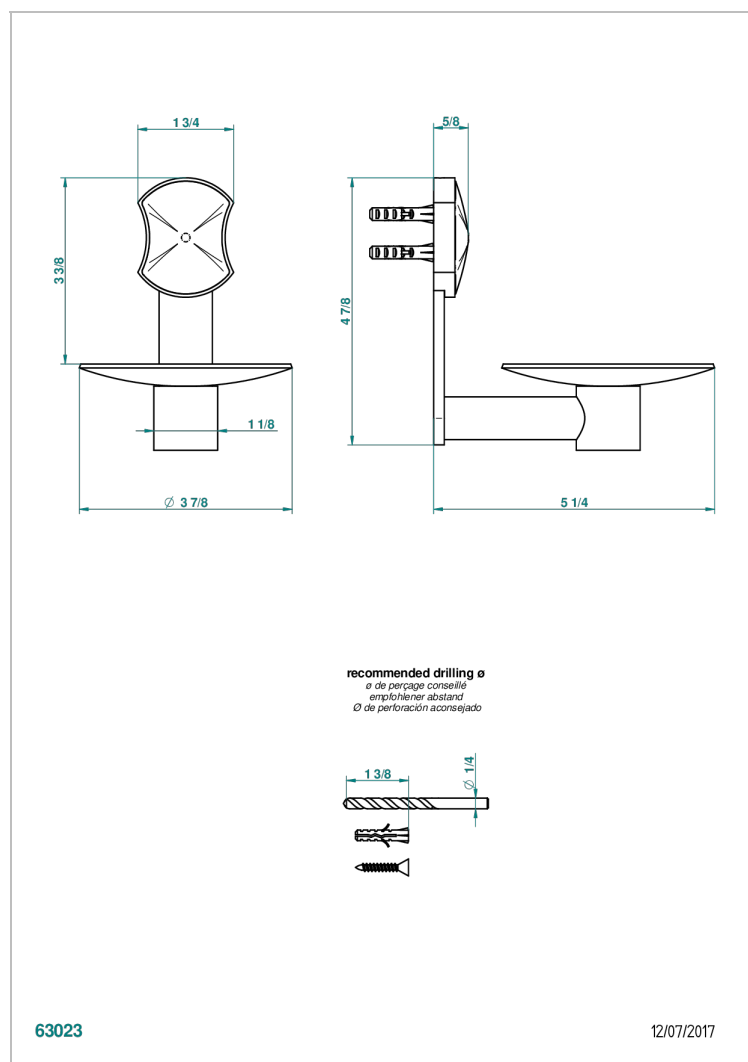

INFINI WHITE PORCELAIN WITH GOLD DECOR

U2F-546

Wall mounted soap dish, ø 100 mm

CHARACTERISTIC

- Infini White Porcelain with Gold decor
- Wall mounted soap dish, ø 100 mm

AVAILABLE FINITIONS

Antique nickel - H28
Black ceram - D30
Blush PVD - H62
Brass color PVD - H49
Brown bronze color PVD - F33
Gold color PVD - H52