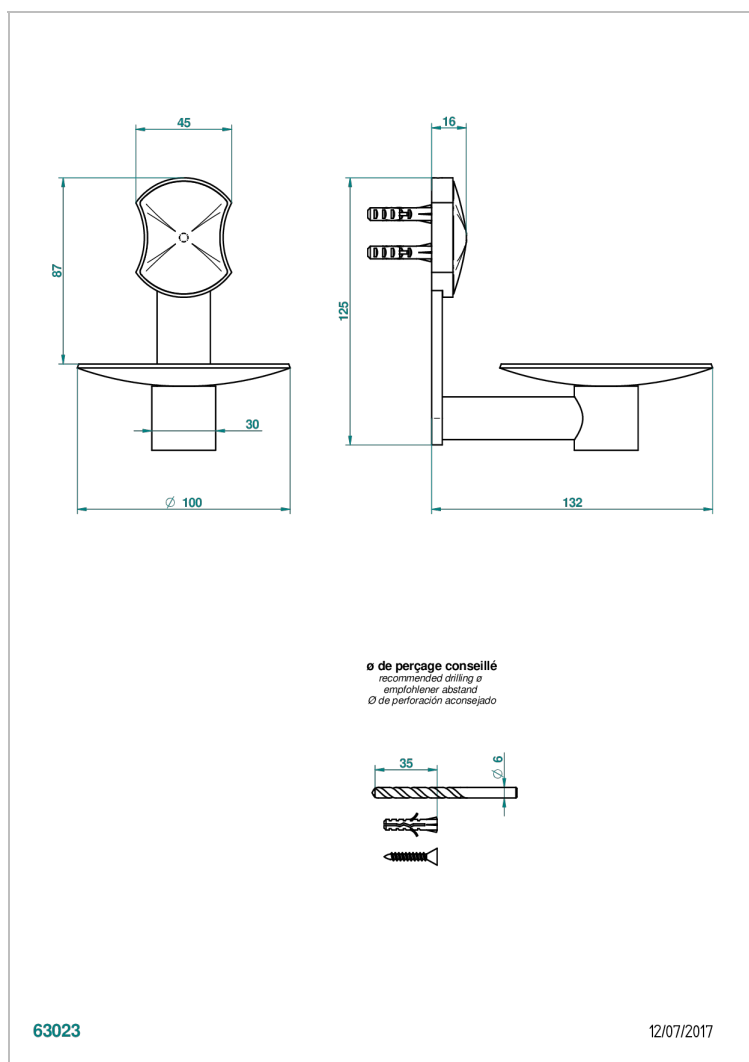

INFINI WHITE PORCELAIN WITH GOLD DECOR

U2F-546

Wall mounted soap dish, ø 100 mm

CHARACTERISTIC

- Infini White Porcelain with Gold decor
- Wall mounted soap dish, ø 100 mm

AVAILABLE FINITIONS

Antique nickel - H28
Black ceram - D30
Blush PVD - H62
Brass color PVD - H49
Brown bronze color PVD - F33
Gold color PVD - H52