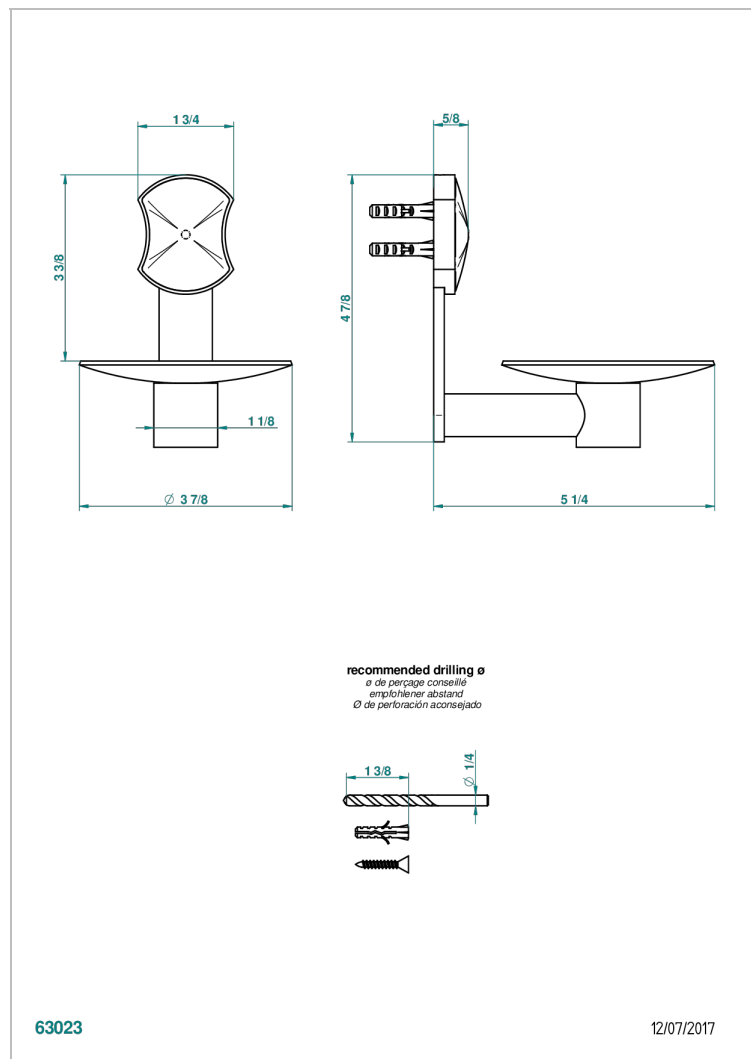

INFINI WHITE PORCELAIN WITH GOLD DECOR

U2F-546

Wall mounted soap dish, ø 100 mm

CHARACTERISTIC

- Infini White Porcelain with Gold decor
- Wall mounted soap dish, ø 100 mm

AVAILABLE FINITIONS

Antique nickel - H28
Black ceram - D30
Blush PVD - H62
Brass color PVD - H49
Brown bronze color PVD - F33
Gold color PVD - H52