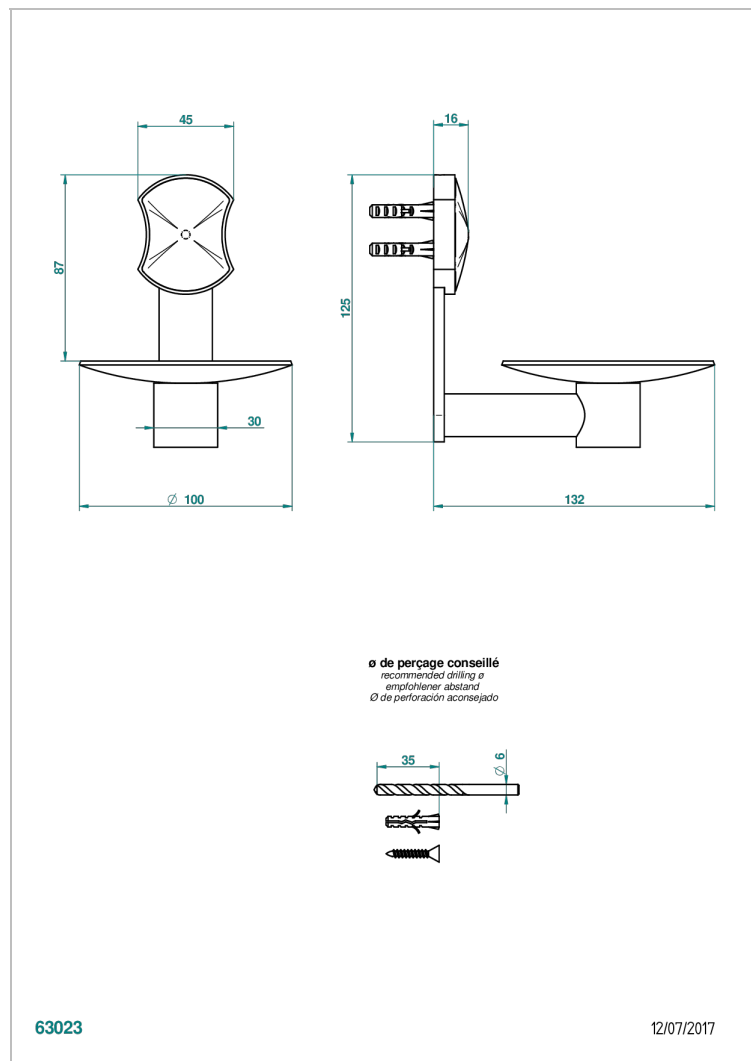

INFINI WHITE PORCELAIN WITH GOLD DECOR

U2F-546

Wall mounted soap dish, ø 100 mm

CHARACTERISTIC

- Infini White Porcelain with Gold decor
- Wall mounted soap dish, ø 100 mm

AVAILABLE FINITIONS

Antique nickel - H28
Black ceram - D30
Blush PVD - H62
Brass color PVD - H49
Brown bronze color PVD - F33
Gold color PVD - H52