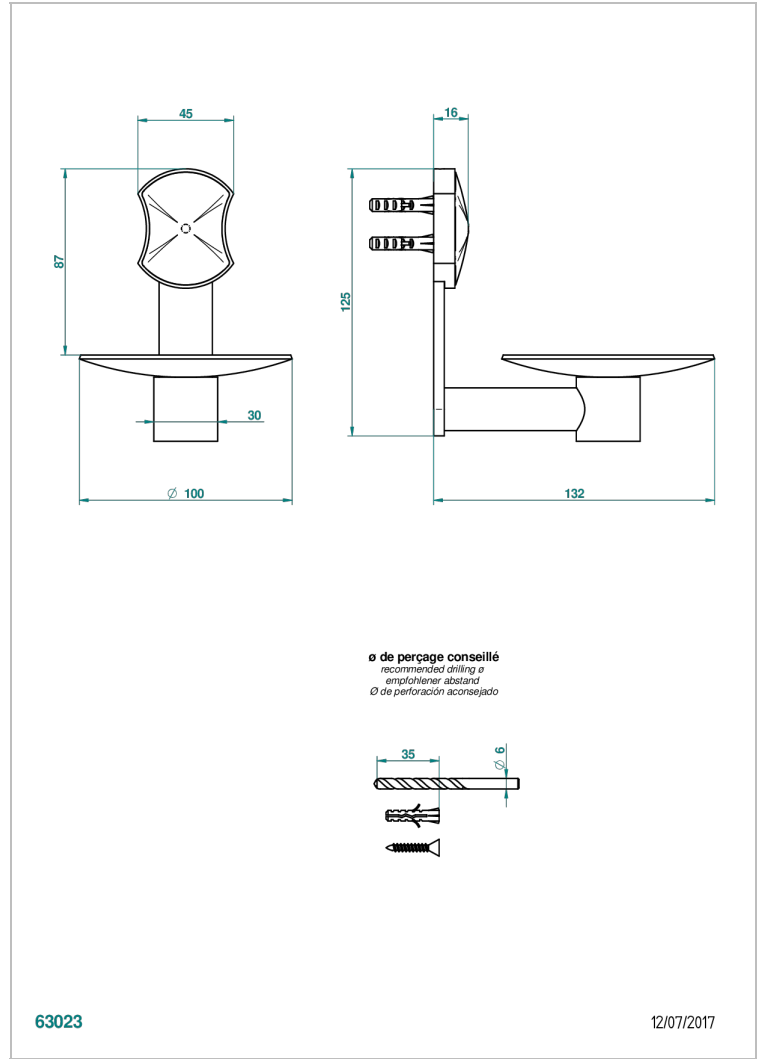

INFINI WHITE PORCELAIN WITH GOLD DECOR

U2F-546

壁挂式直径100毫米肥皂碟

特色

- Infini White Porcelain with Gold decor
- 壁挂式直径100毫米肥皂碟

可选饰面

Black ceram - D30
Blush PVD - H62
Graphite PVD - H64
Matt Umber PVD - H67
Matt blush PVD - H60
Matt graphite PVD - H65