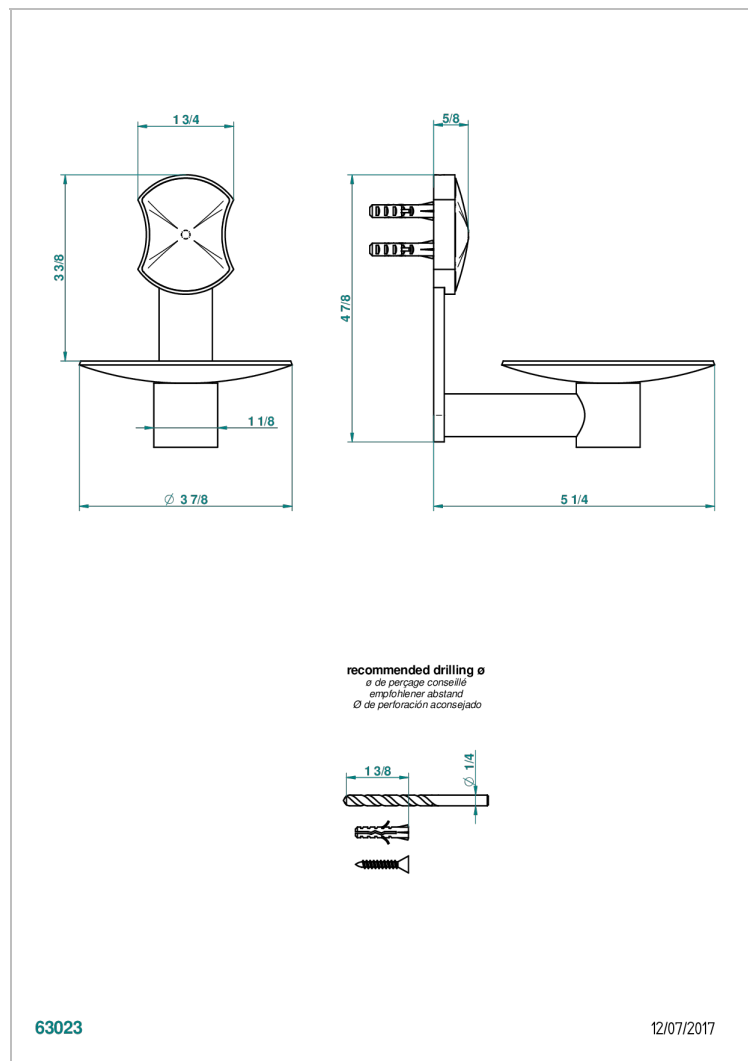

INFINI WHITE PORCELAIN WITH GOLD DECOR

U2F-546

Wall mounted soap dish, ø 100 mm

CHARACTERISTIC

- Infini White Porcelain with Gold decor
- Wall mounted soap dish, ø 100 mm

AVAILABLE FINITIONS

Antique nickel - H28
Black ceram - D30
Blush PVD - H62
Brass color PVD - H49
Brown bronze color PVD - F33
Gold color PVD - H52