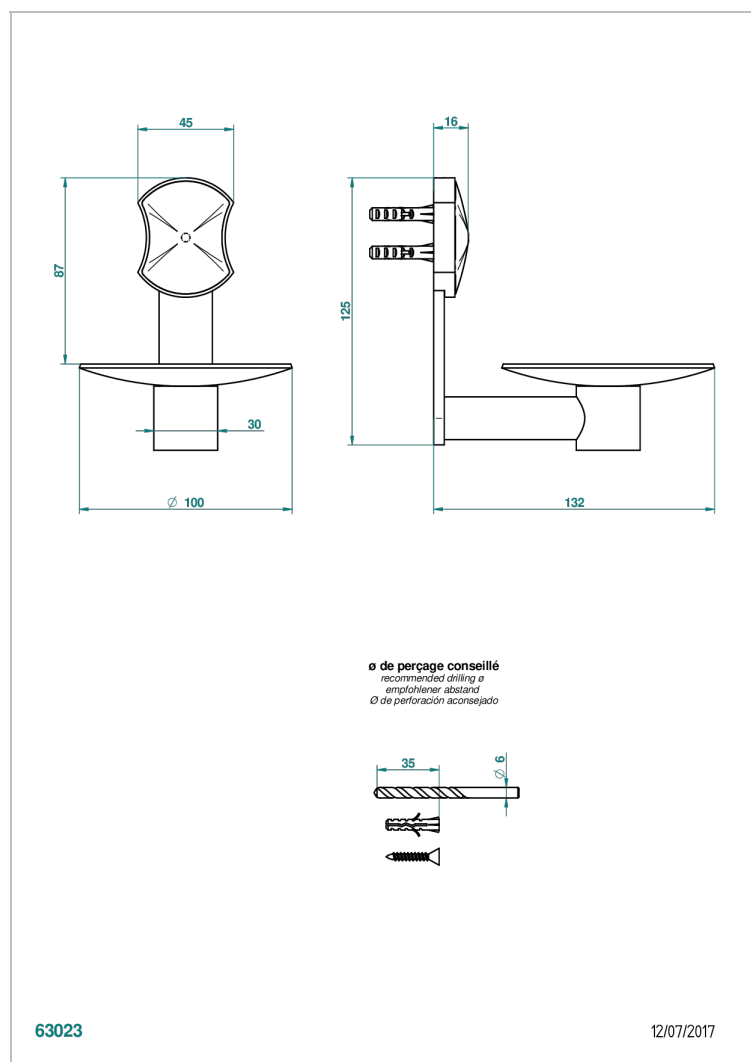

# INFINI WHITE PORCELAIN WITH PLATINUM DECOR

U2E-546

Soap dish, wall mounted, 4" diameter

## CHARACTERISTIC

- Infini White Porcelain with Platinum decor
- Soap dish, wall mounted, 4" diameter