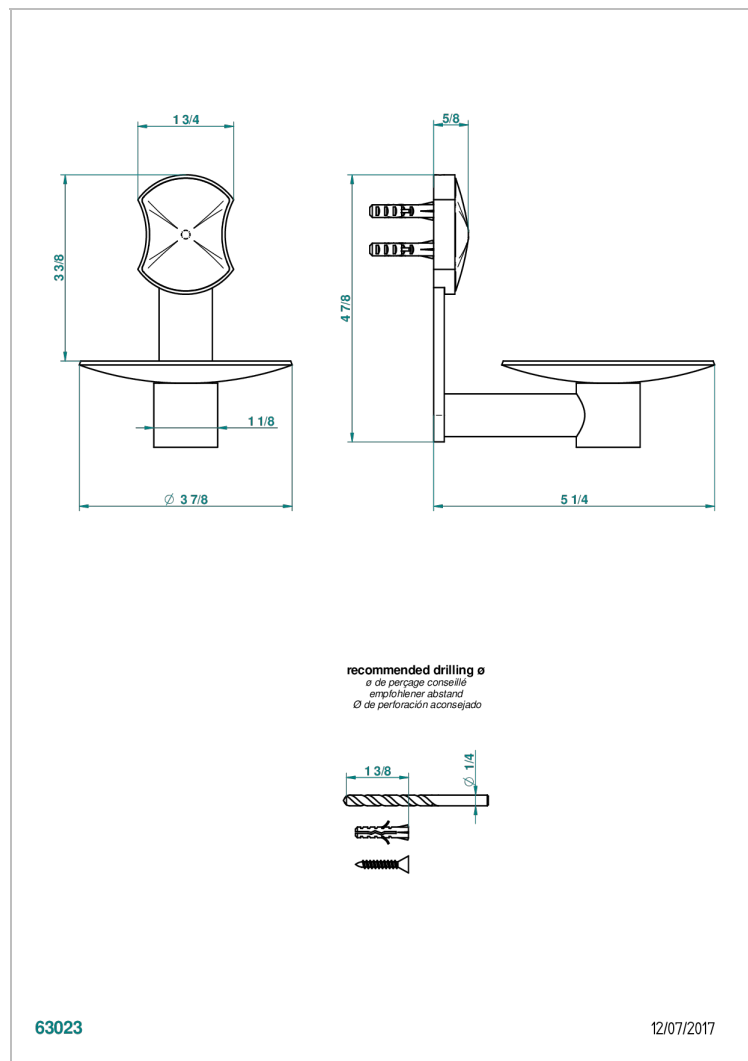

INFINI WHITE PORCELAIN WITH PLATINUM DECOR

U2E-546

Soap dish, wall mounted, 4" diameter

CHARACTERISTIC

- Infini White Porcelain with Platinum decor
- Soap dish, wall mounted, 4" diameter

AVAILABLE FINITIONS