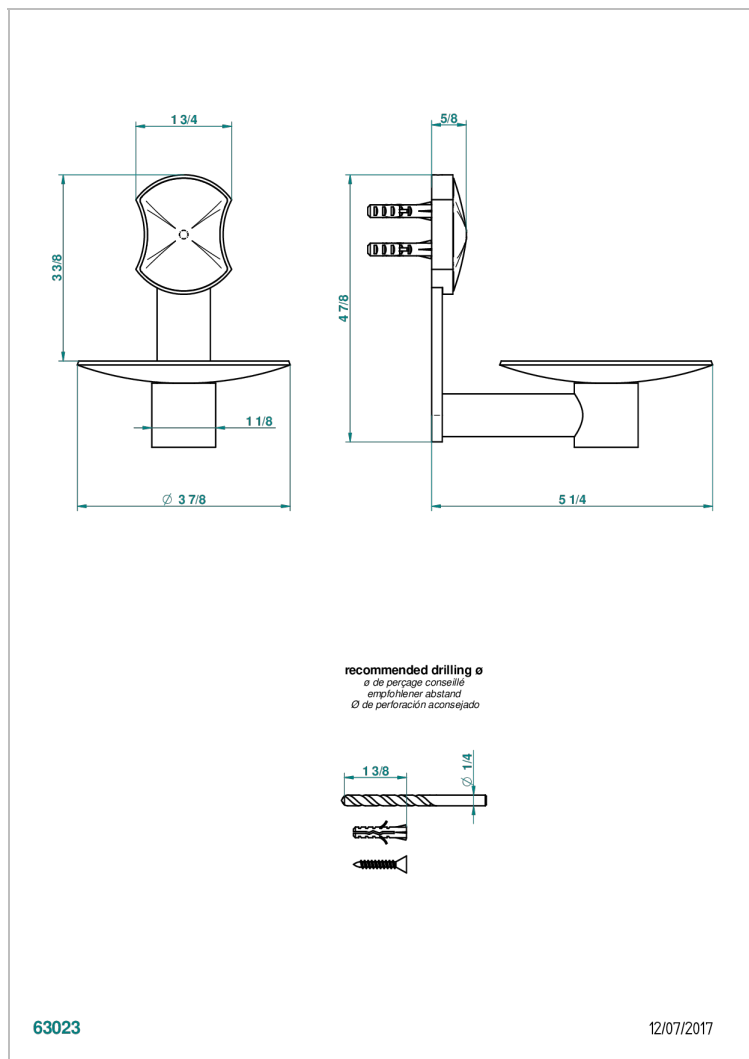

# INFINI WHITE PORCELAIN WITH PLATINUM DECOR

U2E-546

Wall mounted soap dish, ø 100 mm

## CHARACTERISTIC

- Infini White Porcelain with Platinum decor
- Wall mounted soap dish, ø 100 mm