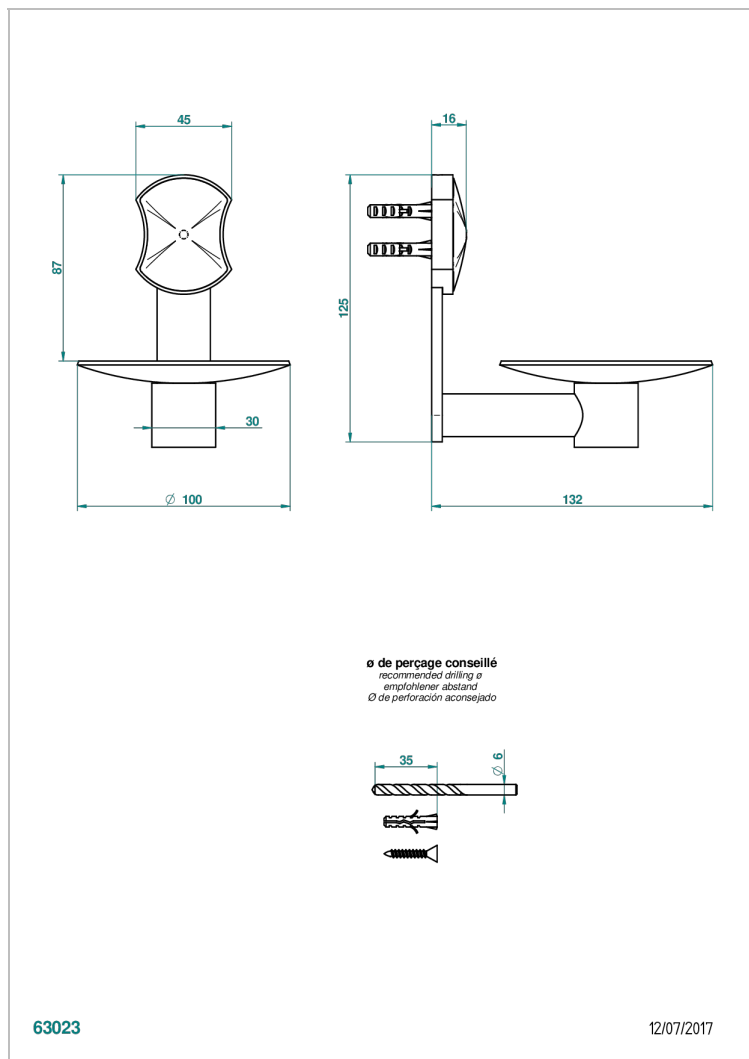

INFINI WHITE PORCELAIN WITH PLATINUM DECOR

U2E-546

Wall mounted soap dish, ø 100 mm

CHARACTERISTIC

- Infini White Porcelain with Platinum decor
- Wall mounted soap dish, ø 100 mm

AVAILABLE FINITIONS

Antique nickel - H28
Black ceram - D30
Blush PVD - H62
Brass color PVD - H49
Brown bronze color PVD - F33
Gold color PVD - H52