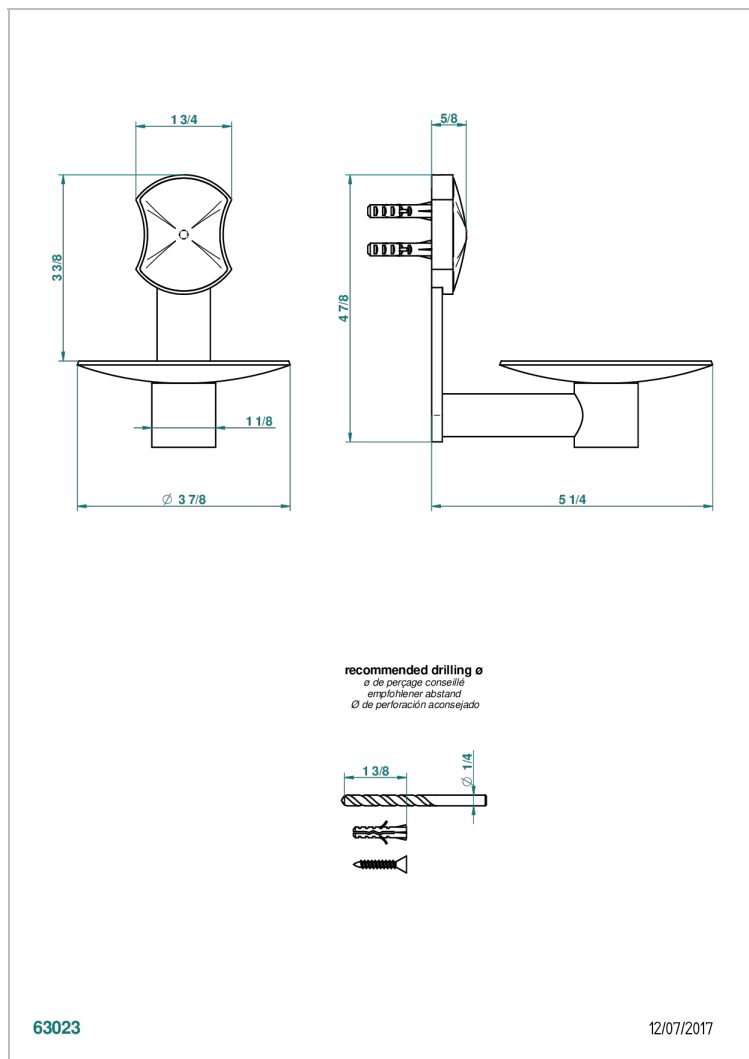

INFINI WHITE PORCELAIN WITH PLATINUM DECOR

U2E-546

Wall mounted soap dish, ø 100 mm

CHARACTERISTIC

- Infini White Porcelain with Platinum decor
- Wall mounted soap dish, ø 100 mm

AVAILABLE FINITIONS

Antique nickel - H28
Black ceram - D30
Blush PVD - H62
Brass color PVD - H49
Brown bronze color PVD - F33
Gold color PVD - H52