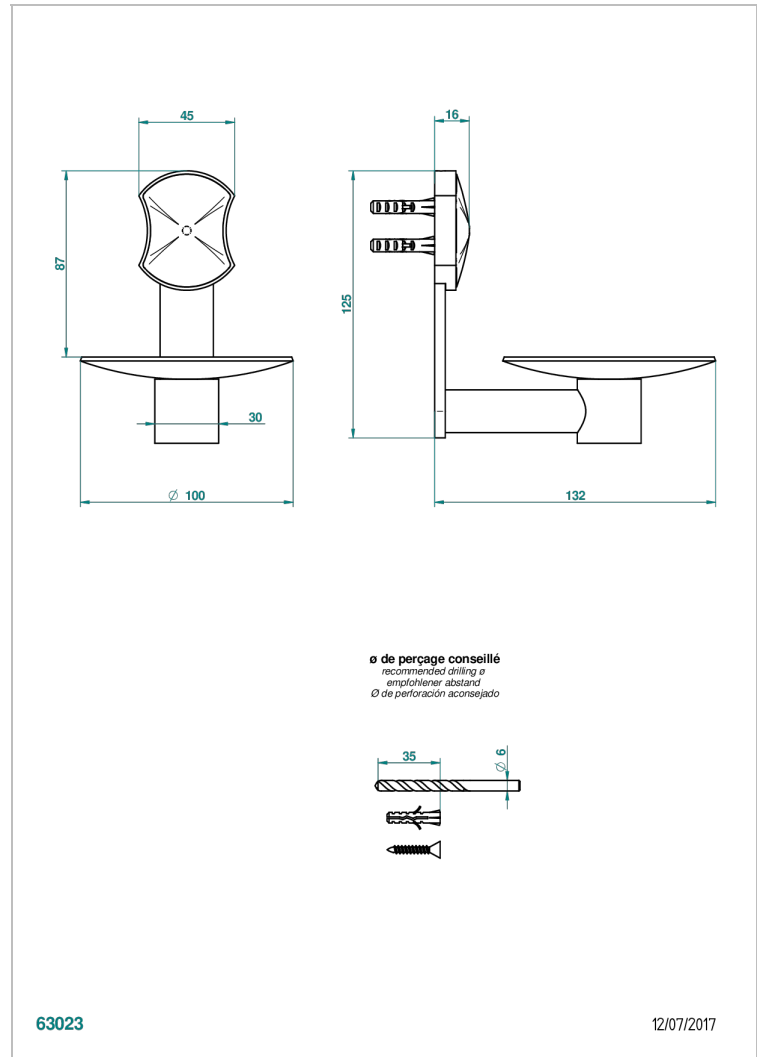

INFINI WHITE PORCELAIN

U2D-546

Soap dish, wall mounted, 4" diameter

THG[®]
PARIS

CHARACTERISTIC

- Infini White Porcelain
- Soap dish, wall mounted, 4" diameter

AVAILABLE FINITIONS

Black ceram - D30
Blush PVD - H62
Brass color PVD - H49
Brown bronze color PVD - F33
Chrome polished - A02
Copper antique matt, coated - H07