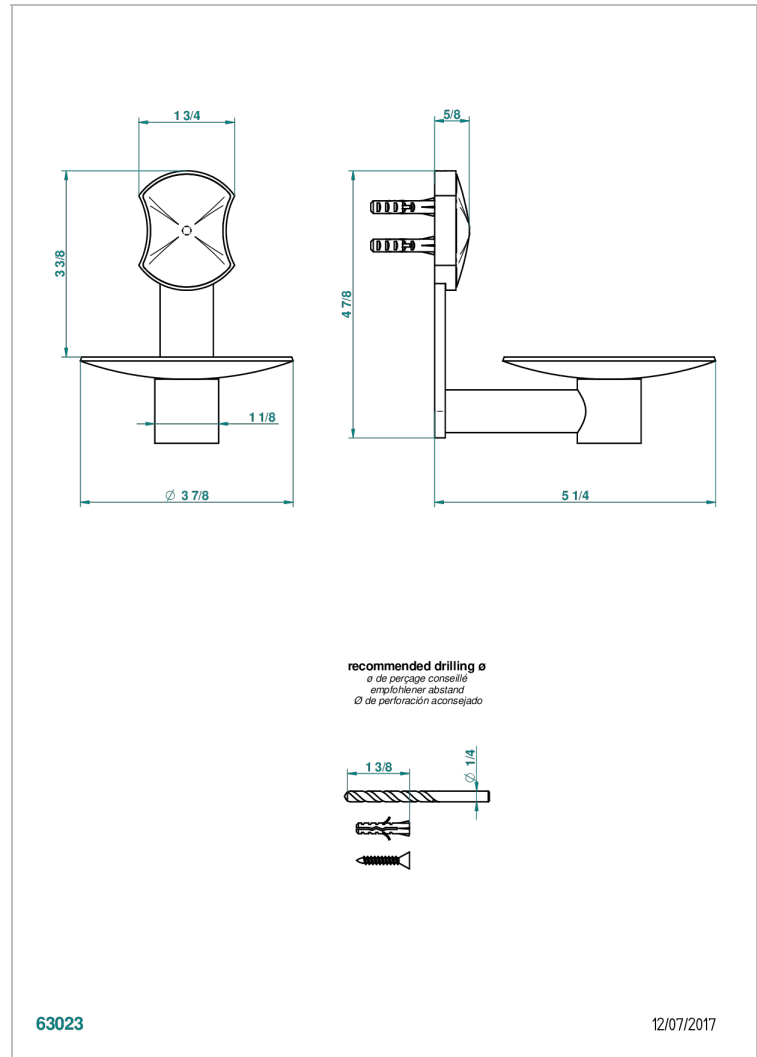

INFINI WHITE PORCELAIN

U2D-546

Soap dish, wall mounted, 4" diameter

THG[®]
PARIS

CHARACTERISTIC

- Infini White Porcelain
- Soap dish, wall mounted, 4" diameter

AVAILABLE FINITIONS

Black ceram - D30
Blush PVD - H62
Brass color PVD - H49
Brown bronze color PVD - F33
Chrome polished - A02
Copper antique matt, coated - H07