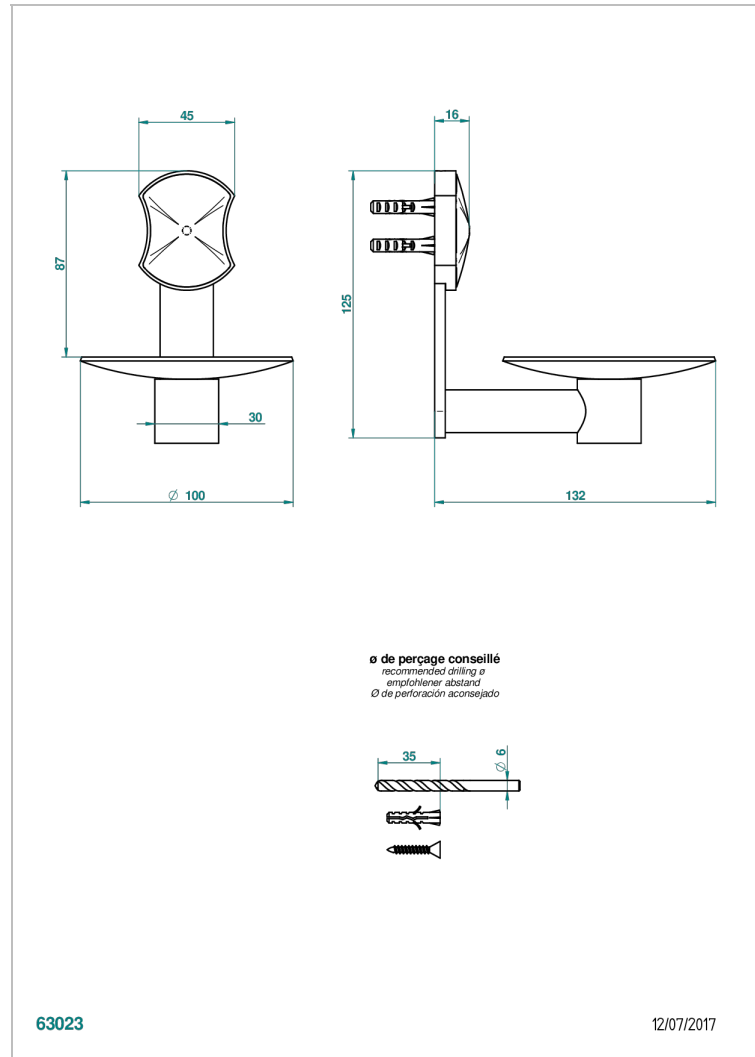

INFINI WHITE PORCELAIN

U2D-546

Wall mounted soap dish, ø 100 mm

THG[®]
PARIS

CHARACTERISTIC

- Infini White Porcelain
- Wall mounted soap dish, ø 100 mm

AVAILABLE FINITIONS

Antique nickel - H28
Black ceram - D30
Blush PVD - H62
Brass color PVD - H49
Brown bronze color PVD - F33
Gold color PVD - H52