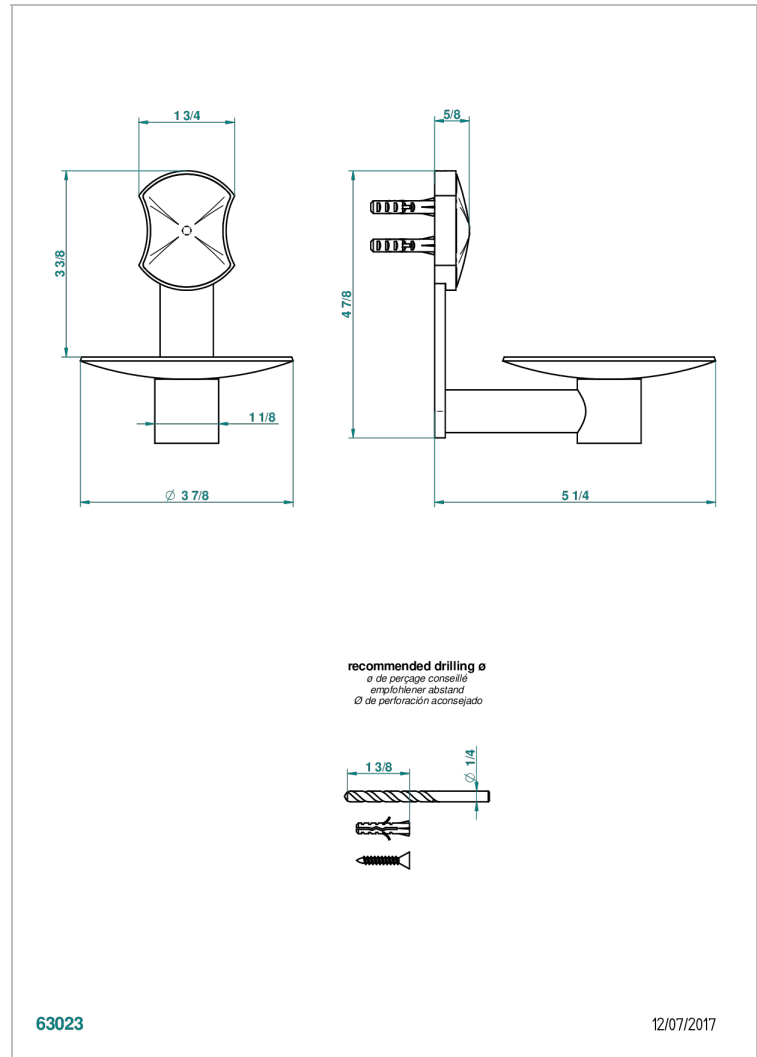

INFINI WHITE PORCELAIN

U2D-546

Wall mounted soap dish, \varnothing 100 mm

THG[®]
PARIS

CHARACTERISTIC

- Infini White Porcelain
- Wall mounted soap dish, \varnothing 100 mm

AVAILABLE FINITIONS

Antique nickel - H28
Black ceram - D30
Blush PVD - H62
Brass color PVD - H49
Brown bronze color PVD - F33
Gold color PVD - H52