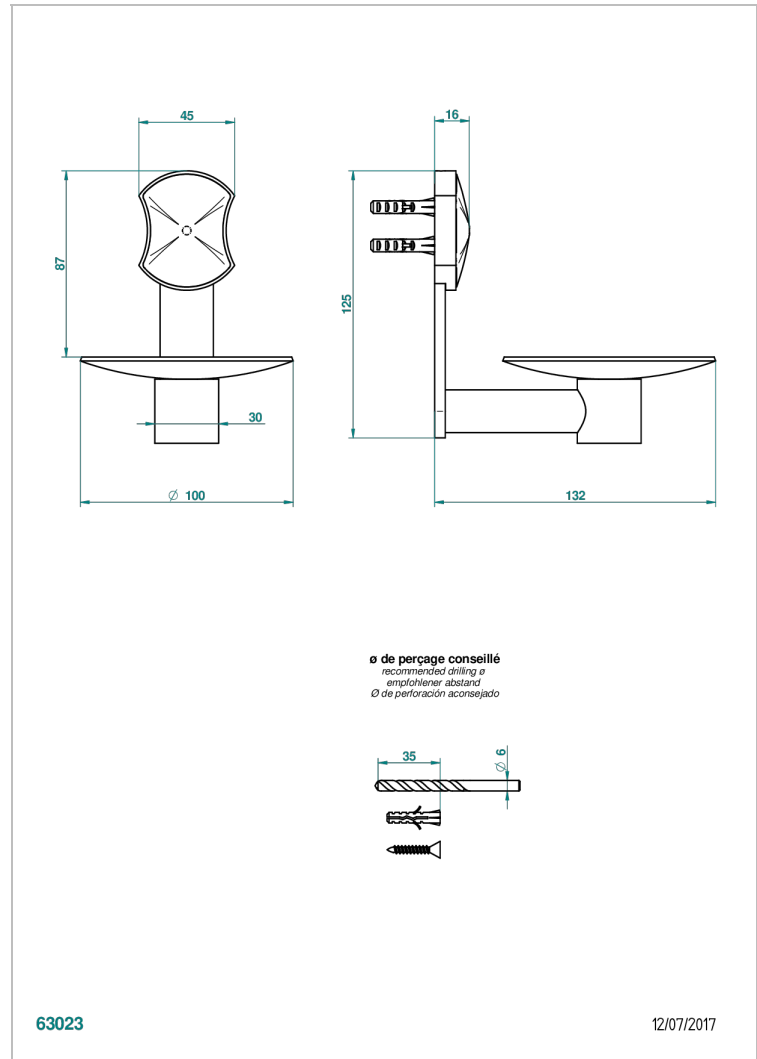

INFINI WHITE PORCELAIN

U2D-546

Wall mounted soap dish, ø 100 mm

THG[®]
PARIS

CHARACTERISTIC

- Infini White Porcelain
- Wall mounted soap dish, ø 100 mm

AVAILABLE FINITIONS

Antique nickel - H28
Black ceram - D30
Blush PVD - H62
Brass color PVD - H49
Brown bronze color PVD - F33
Gold color PVD - H52