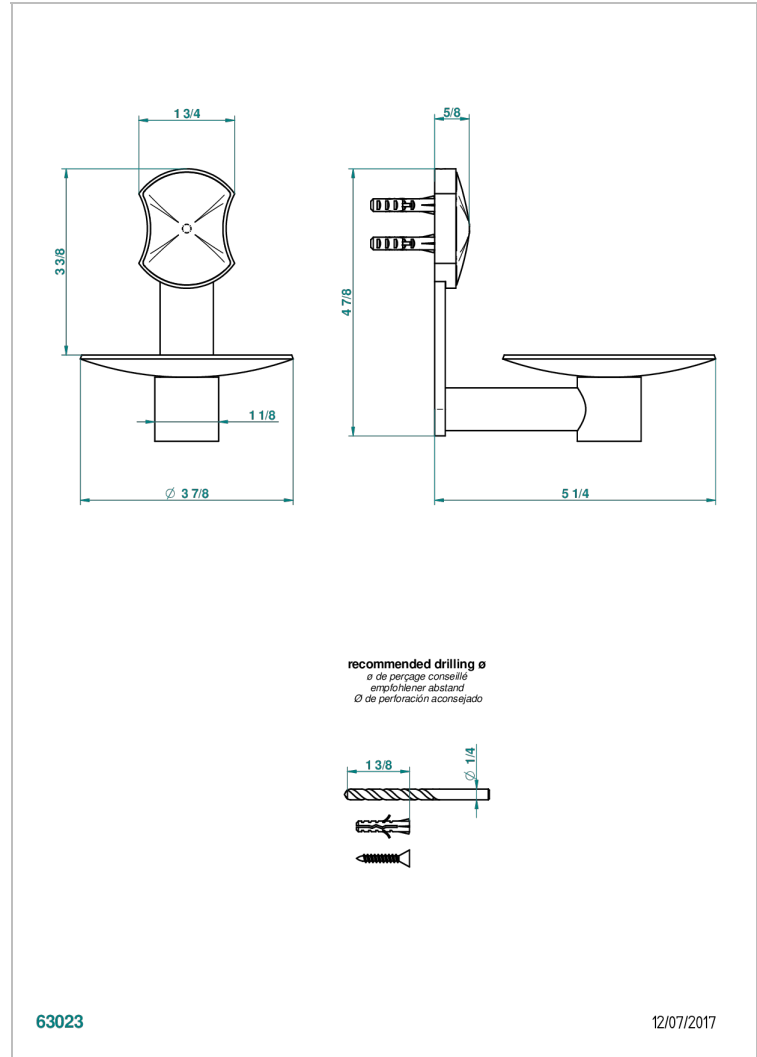

# INFINI WHITE PORCELAIN

U2D-546

Wall mounted soap dish,  $\varnothing$  100 mm

THG<sup>®</sup>  
PARIS

63023

12/07/2017

## CHARACTERISTIC

- Infini White Porcelain
- Wall mounted soap dish,  $\varnothing$  100 mm