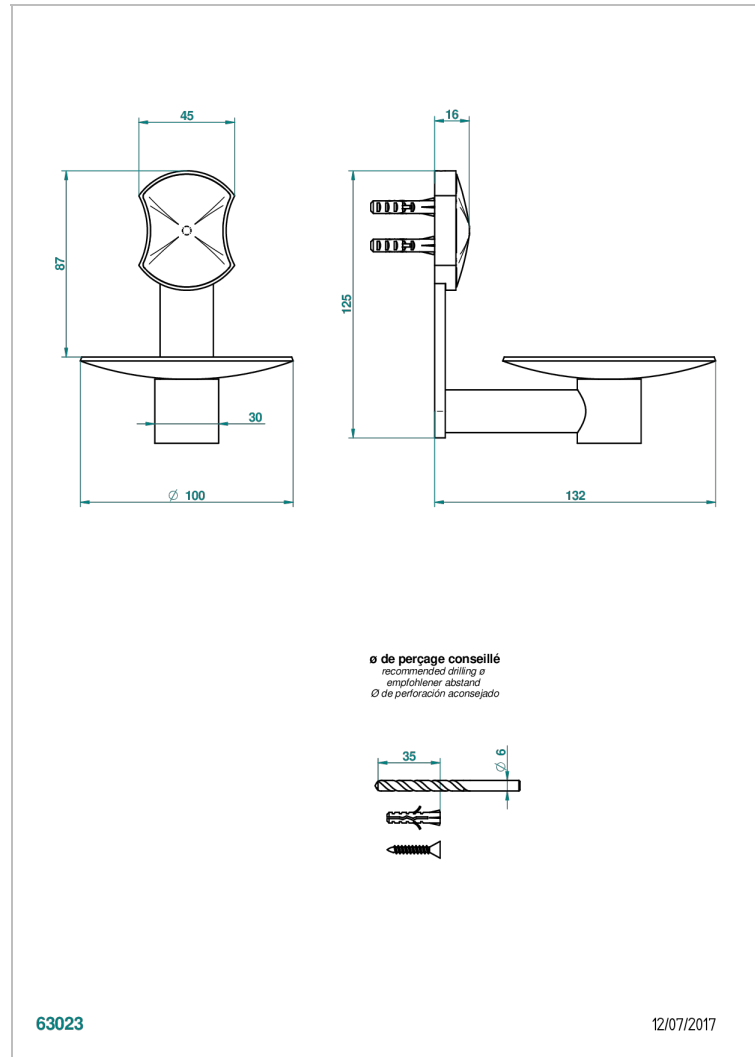

# INFINI WHITE PORCELAIN

U2D-546

Wall mounted soap dish, ø 100 mm

THG<sup>®</sup>  
PARIS

## CHARACTERISTIC

- Infini White Porcelain
- Wall mounted soap dish, ø 100 mm