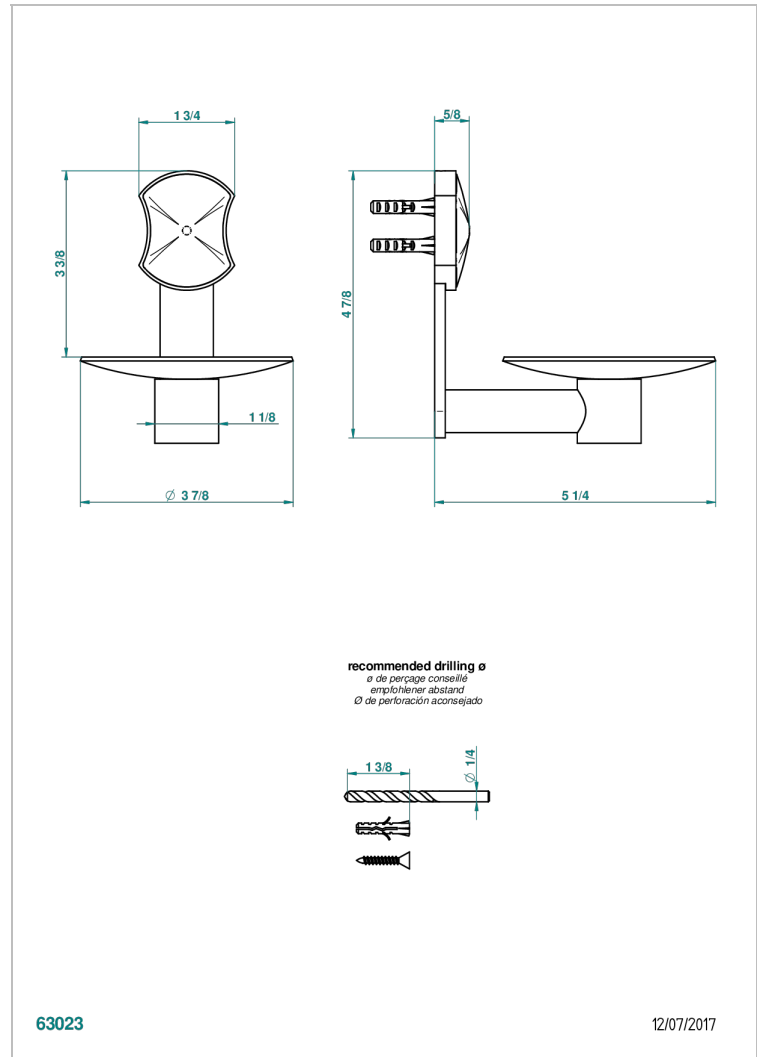

INFINI WHITE PORCELAIN

U2D-546

Wall mounted soap dish, ø 100 mm

THG[®]
PARIS

CHARACTERISTIC

- Infini White Porcelain
- Wall mounted soap dish, ø 100 mm

AVAILABLE FINITIONS

Antique nickel - H28
Black ceram - D30
Blush PVD - H62
Brass color PVD - H49
Brown bronze color PVD - F33
Gold color PVD - H52