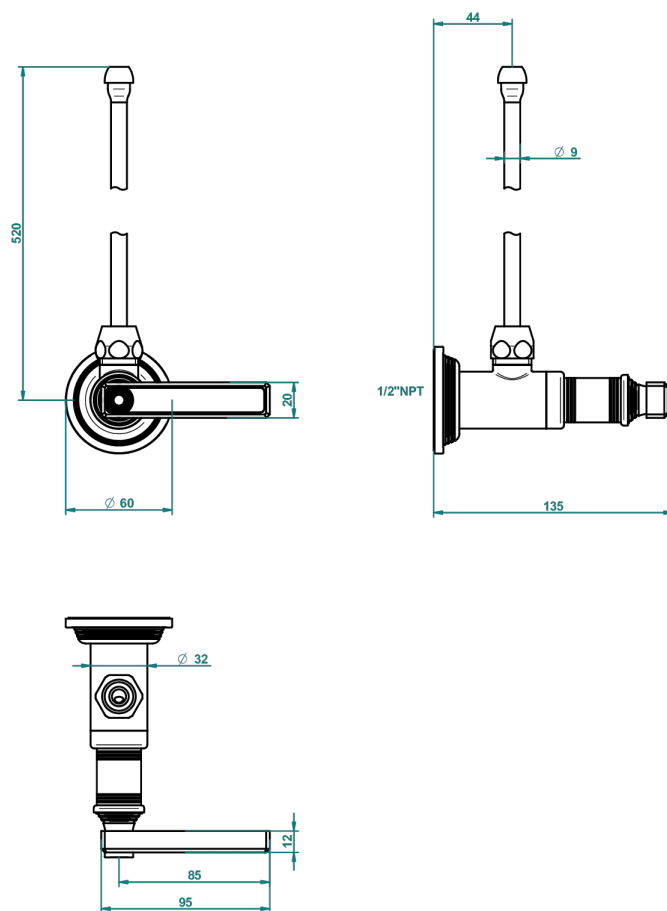

WEST COAST METAL WITH LEVER

U9B-181/SLA

Angle valve with 3/8 supply lavatory quick adaptor set

THG[®]
PARIS

62999

21/03/2017

CARACTERÍSTICAS

- West Coast Metal with lever
- Angle valve with 3/8 supply lavatory quick adaptor set