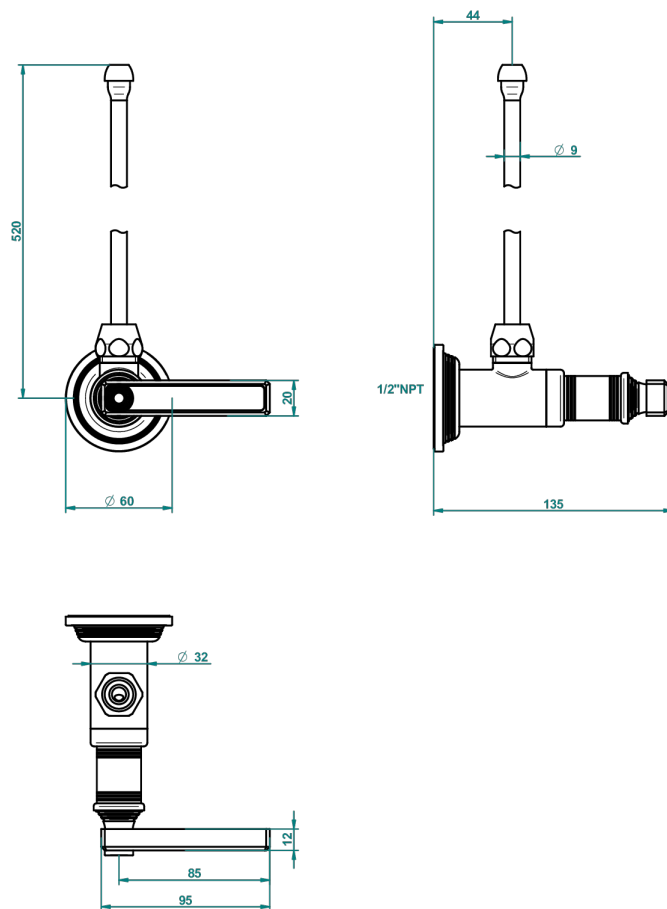

WEST COAST METAL WITH LEVER HANDLES

U9B-181/SLA

Angle supply valve with 3/8" adaptor set

62999

21/03/2017

CHARACTERISTIC

- West Coast Metal with lever handles
- Angle supply valve with 3/8" adaptor set

AVAILABLE FINITIONS