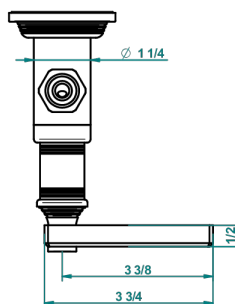

# WEST COAST METAL WITH LEVER

U9B-181/SLA

Angle valve with 3/8 supply lavatory quick adaptor set

THG<sup>®</sup>  
PARIS

62999

21/03/2017

## CARACTERÍSTICAS

- West Coast Metal with lever
- Angle valve with 3/8 supply lavatory quick adaptor set