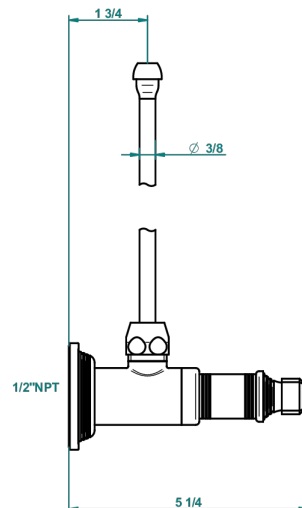

# WEST COAST METAL WITH LEVER

U9B-181/SLA

Angle valve with 3/8 supply lavatory quick adaptor set

THG<sup>®</sup>  
PARIS

62999

21/03/2017

## CARACTERÍSTICAS

- West Coast Metal with lever
- Angle valve with 3/8 supply lavatory quick adaptor set