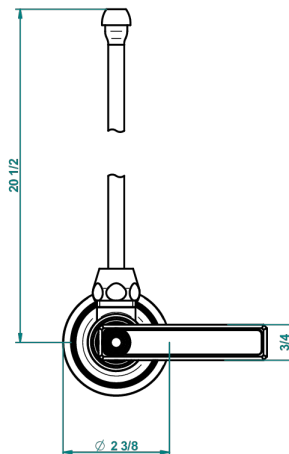

# WEST COAST METAL WITH LEVER

U9B-181/SLA

Angle valve with 3/8 supply lavatory quick adaptor set

THG<sup>®</sup>  
PARIS

62999

21/03/2017

## CARACTERÍSTICAS

- West Coast Metal with lever
- Angle valve with 3/8 supply lavatory quick adaptor set