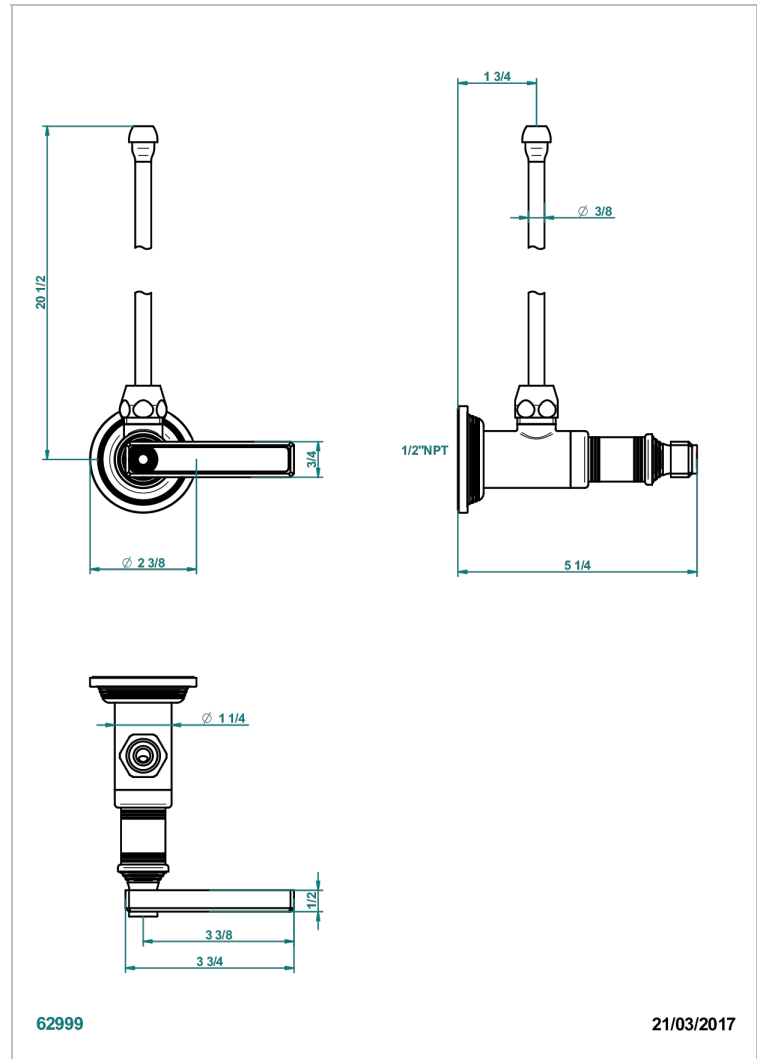

WEST COAST METAL WITH LEVER HANDLES

U9B-181/SLA

Angle supply valve with 3/8" adaptor set

THG[®]
PARIS

CHARACTERISTIC

- West Coast Metal with lever handles
- Angle supply valve with 3/8" adaptor set

AVAILABLE FINITIONS