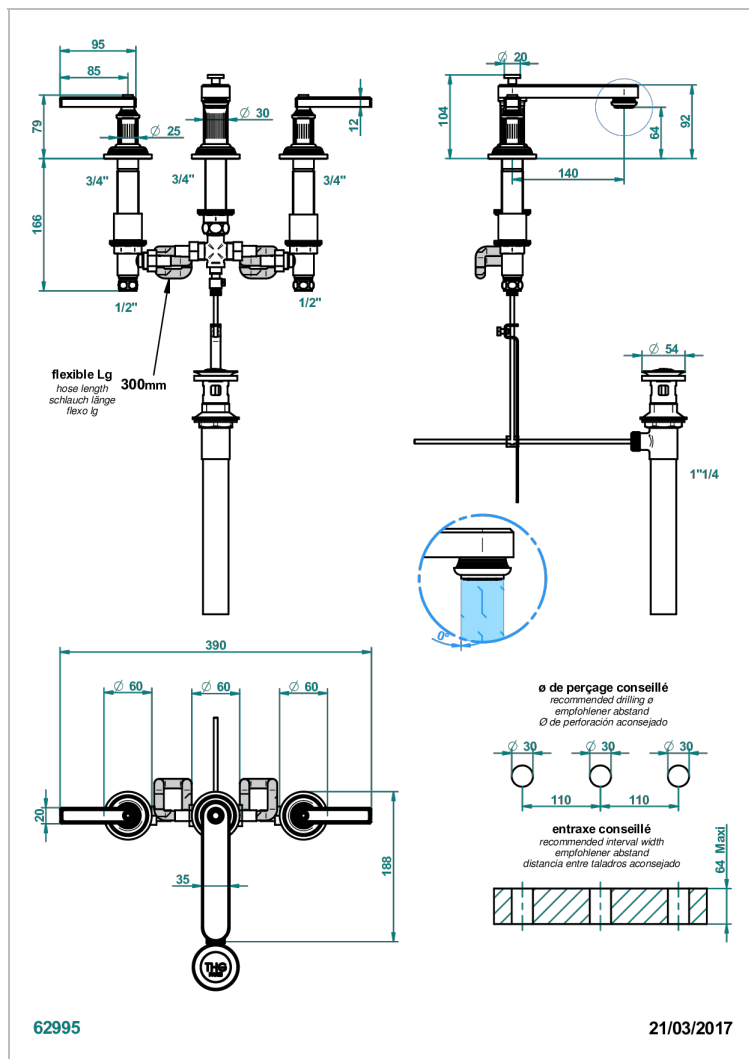

GRAND CENTRAL WHITE ONYX WITH LEVER HANDLES

U9S-151M/US

Rim mounted 3-hole basin mixer with waste for marble

CARACTERÍSTICAS

- Grand central White Onyx with lever handles
- Rim mounted 3-hole basin mixer with waste for marble