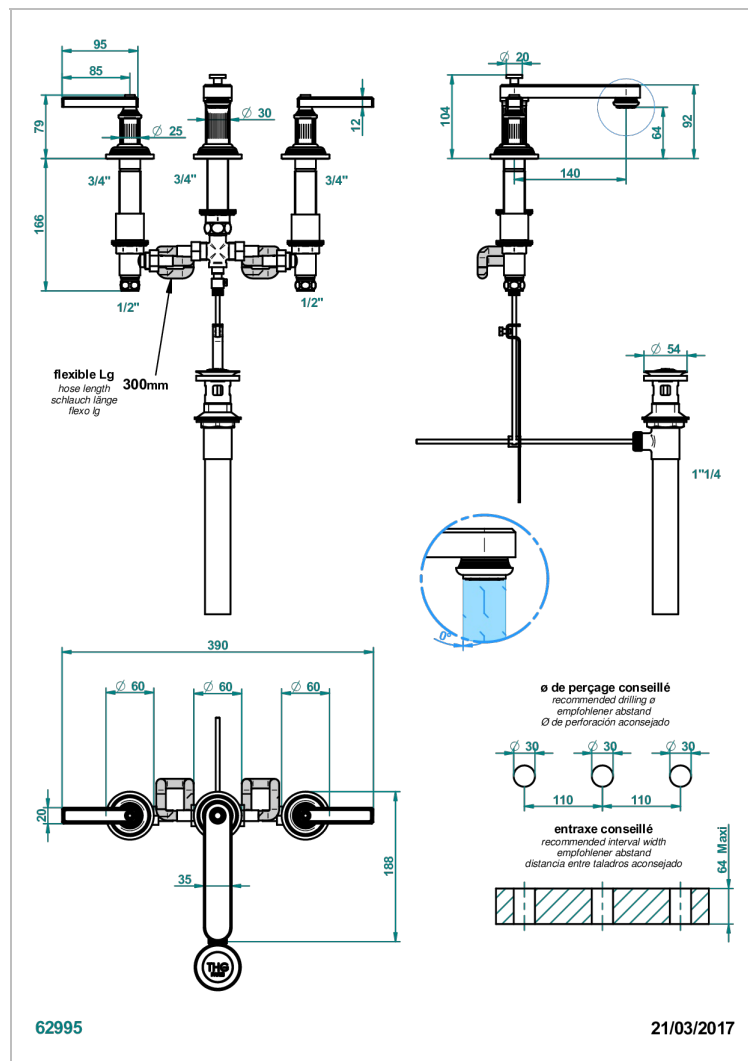

# GRAND CENTRAL WHITE ONYX WITH LEVER HANDLES

U9S-151M/US

Widespread lavatory set with drain for 1 1/4" + countertop

## CHARACTERISTIC

- Grand central White Onyx with lever handles
- Widespread lavatory set with drain for 1 1/4" + countertop