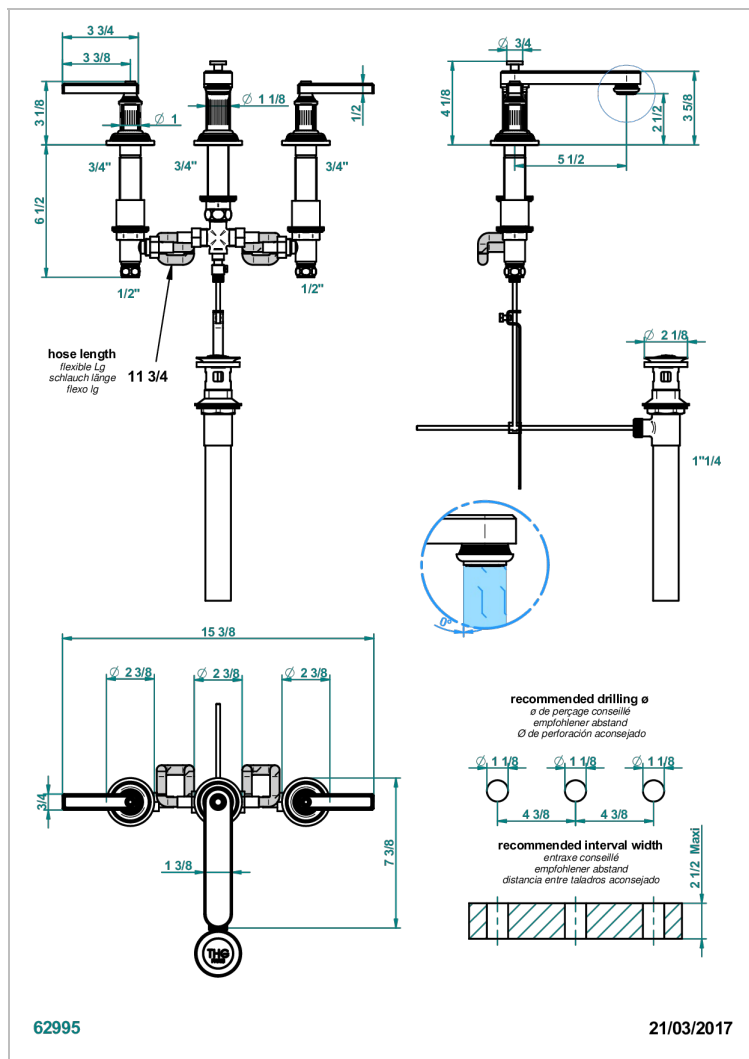

GRAND CENTRAL WHITE ONYX WITH LEVER HANDLES

U9S-151M/US

Rim mounted 3-hole basin mixer with waste for marble

CARACTERÍSTICAS

- Grand central White Onyx with lever handles
- Rim mounted 3-hole basin mixer with waste for marble