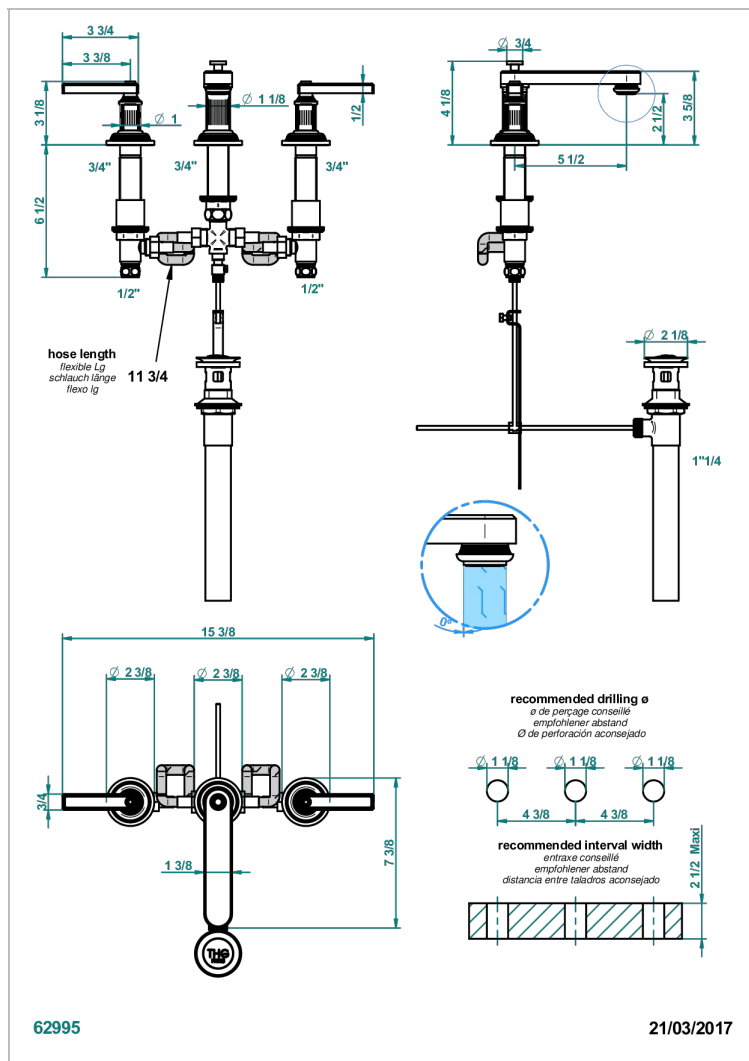

# GRAND CENTRAL WHITE ONYX WITH LEVER HANDLES

U9S-151M/US

Widespread lavatory set with drain for 1 1/4" + countertop

## CHARACTERISTIC

- Grand central White Onyx with lever handles
- Widespread lavatory set with drain for 1 1/4" + countertop