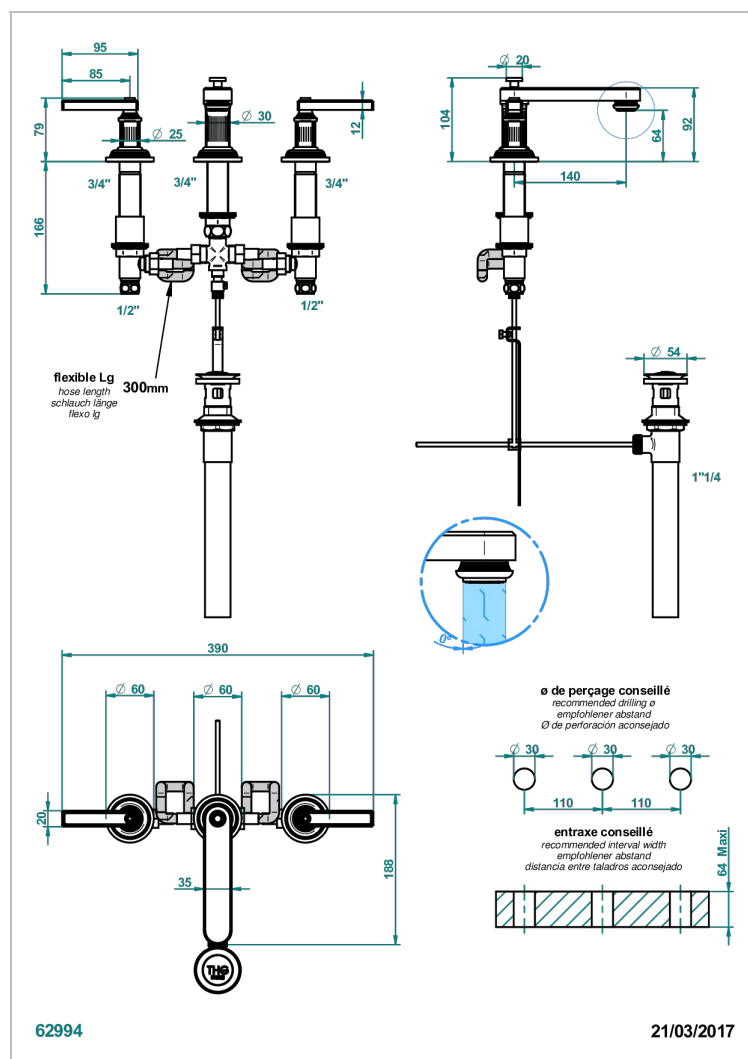

# GRAND CENTRAL BLACK ONYX WITH LEVER

U9N-151M/US

Rim mounted 3-hole basin mixer with waste for marble

## CARACTERÍSTICAS

- Grand central Black Onyx with lever
- Rim mounted 3-hole basin mixer with waste for marble