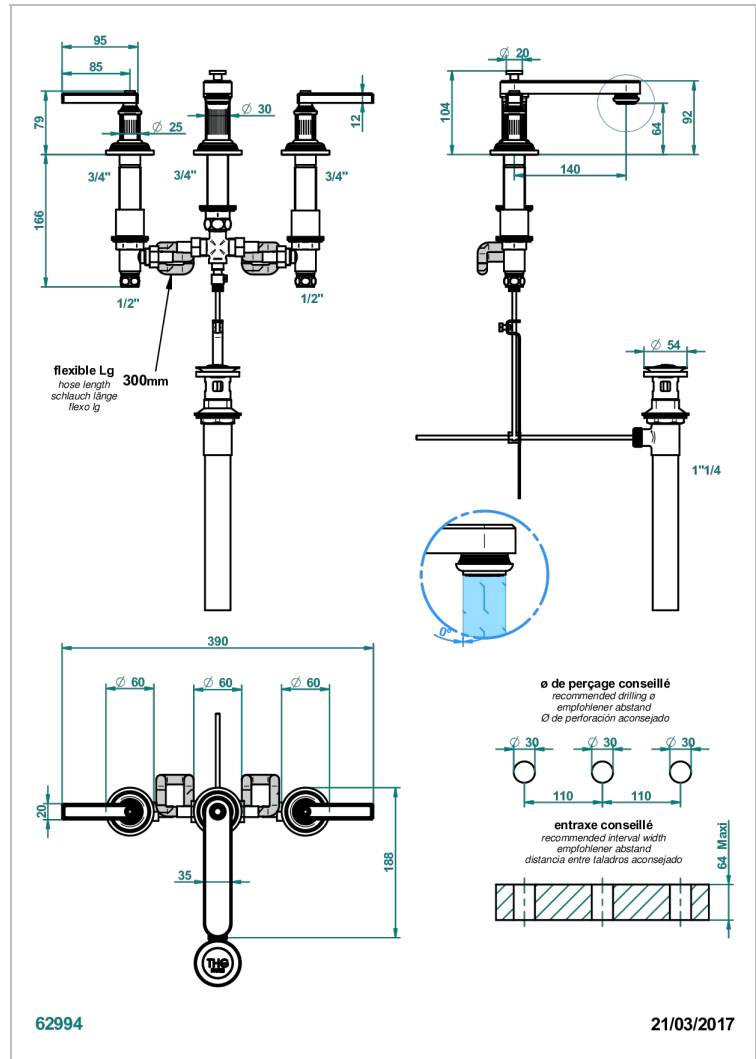

GRAND CENTRAL BLACK ONYX WITH LEVER HANDLES

U9N-151M/US

Widespread lavatory set with drain for 1 1/4" + countertop

CHARACTERISTIC

- Grand central Black Onyx with lever handles
- Widespread lavatory set with drain for 1 1/4" + countertop