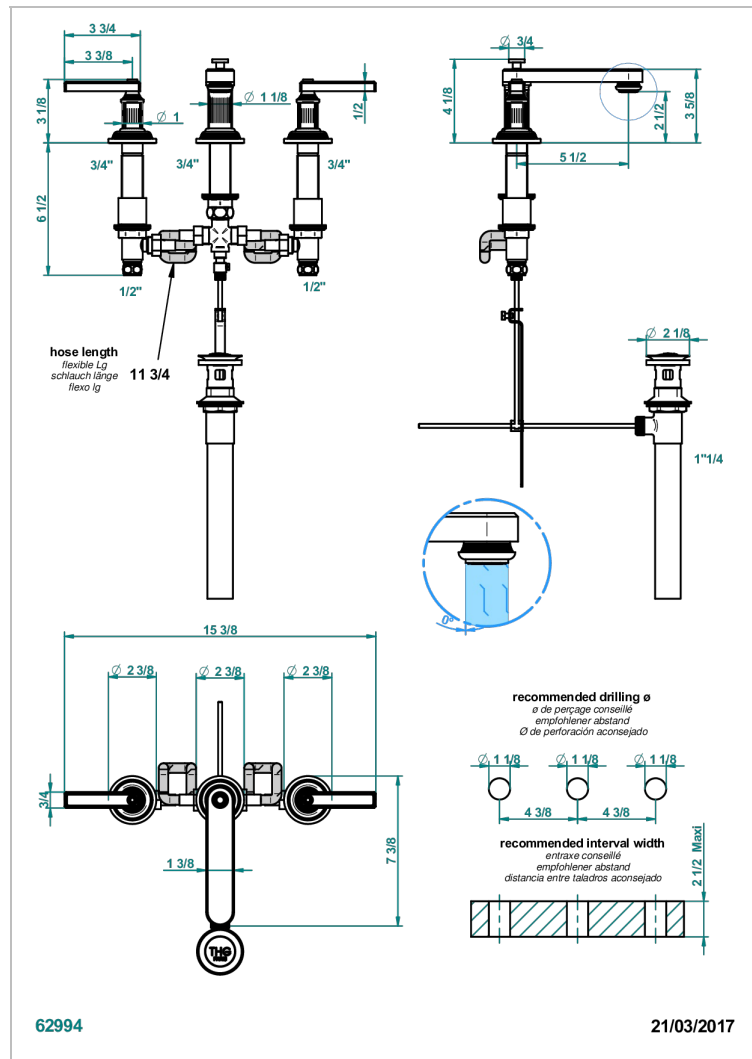

GRAND CENTRAL BLACK ONYX WITH LEVER

U9N-151M/US

Rim mounted 3-hole basin mixer with waste for marble

CARACTERÍSTICAS

- Grand central Black Onyx with lever
- Rim mounted 3-hole basin mixer with waste for marble