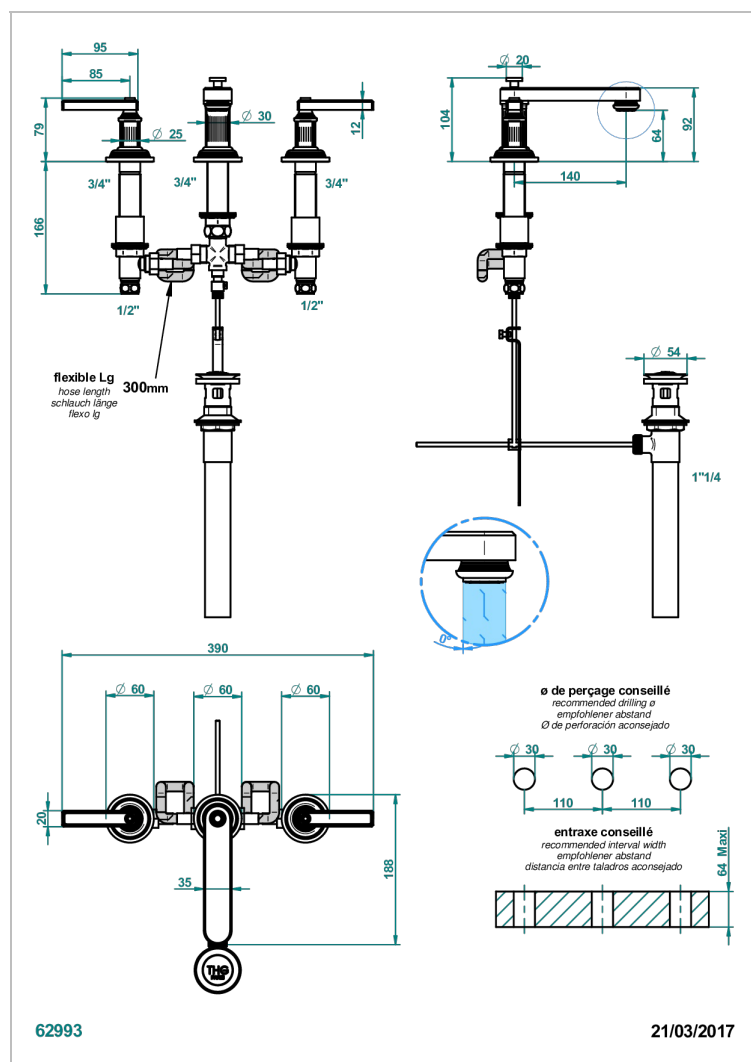

GRAND CENTRAL METAL WITH LEVER

U9L-151M/US

Rim mounted 3-hole basin mixer with waste for marble

CARACTERÍSTICAS

- Grand central Metal with lever
- Rim mounted 3-hole basin mixer with waste for marble

ACABADOS DISPONIBLES