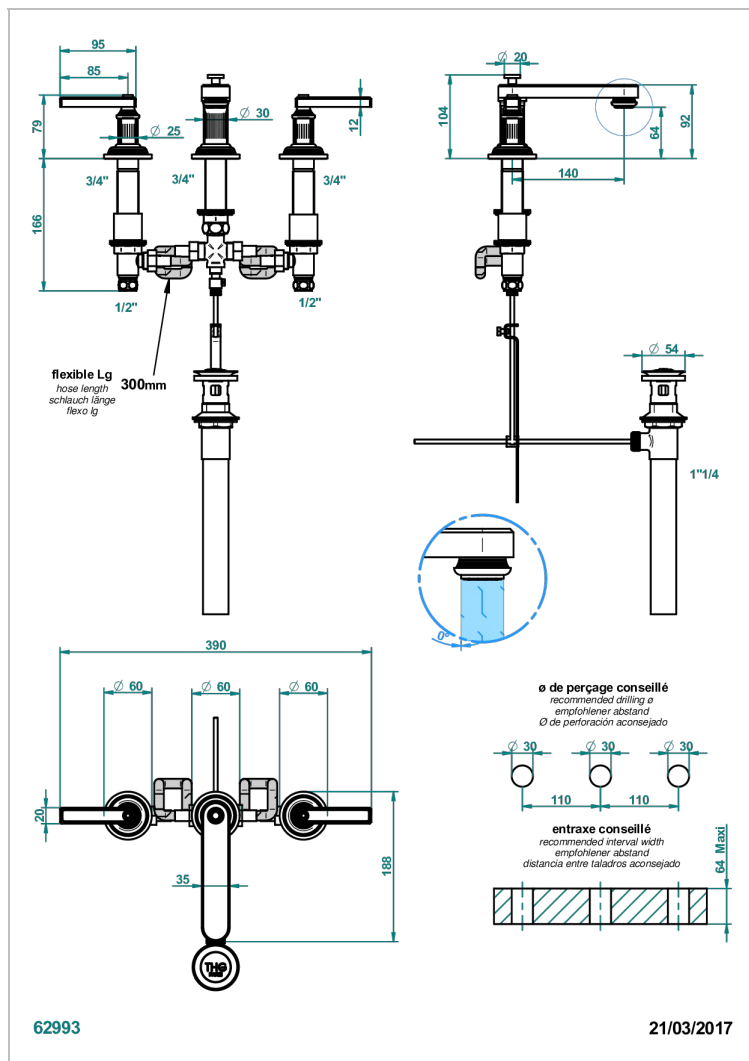

GRAND CENTRAL METAL WITH LEVER HANDLES

U9L-151M/US

Widespread lavatory set with drain for 1 1/4" + countertop

CHARACTERISTIC

- Grand central Metal with lever handles
- Widespread lavatory set with drain for 1 1/4" + countertop