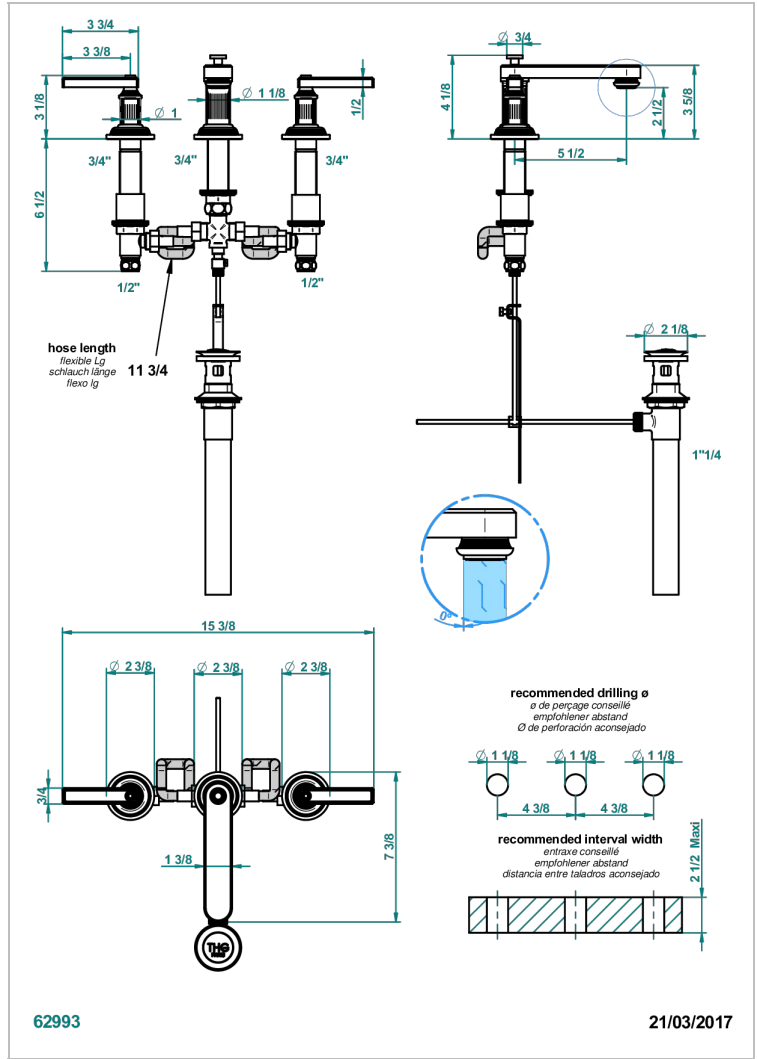

GRAND CENTRAL METAL WITH LEVER

U9L-151M/US

THG
PARIS

Rim mounted 3-hole basin mixer with waste for marble

CARACTERÍSTICAS

- Grand central Metal with lever
- Rim mounted 3-hole basin mixer with waste for marble