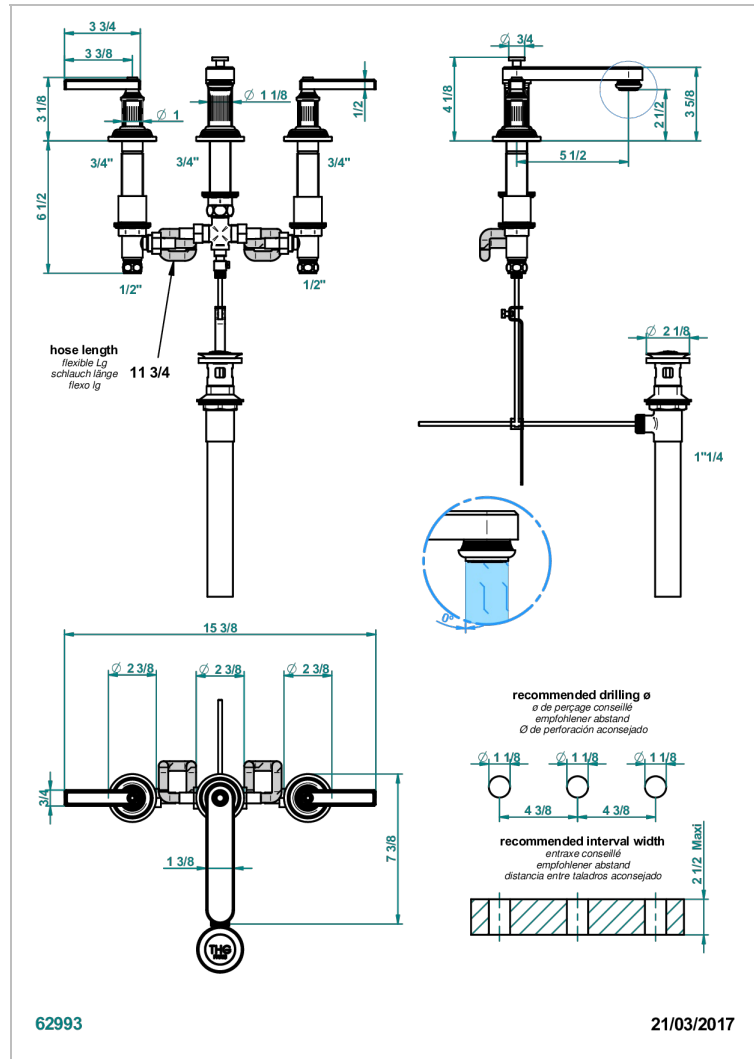

GRAND CENTRAL METAL WITH LEVER HANDLES

U9L-151M/US

Widespread lavatory set with drain for 1 1/4" + countertop

CHARACTERISTIC

- Grand central Metal with lever handles
- Widespread lavatory set with drain for 1 1/4" + countertop