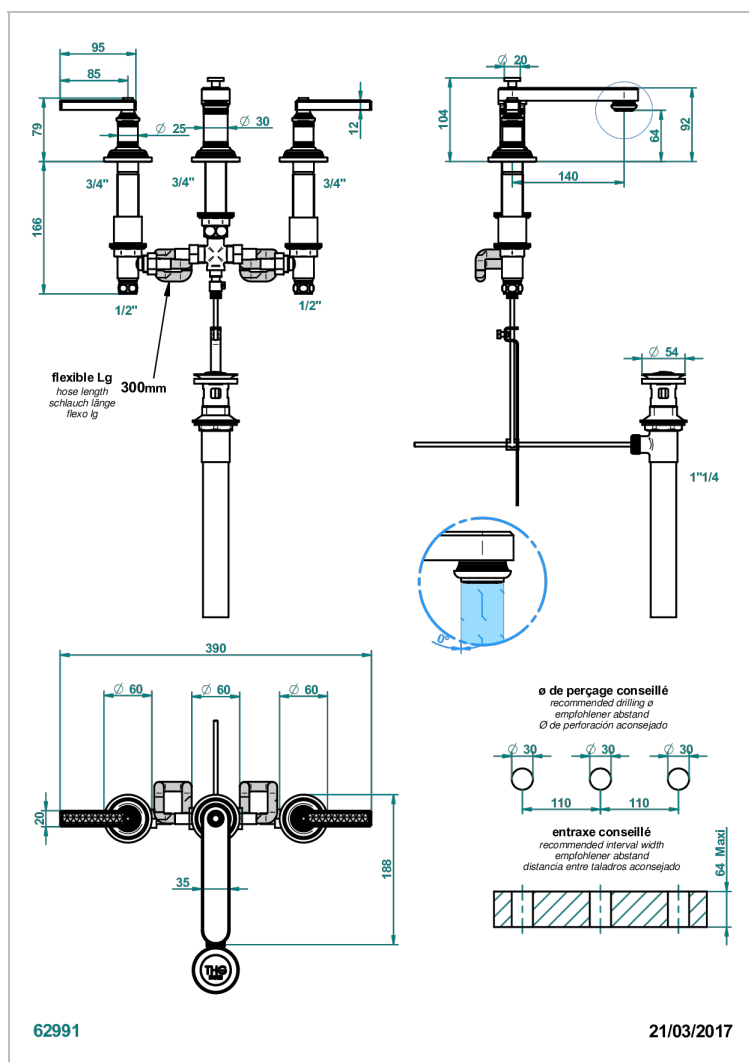

WEST COAST WITH GUILLOCHE DECOR WITH LEVER

U9D-151M/US

Rim mounted 3-hole basin mixer with waste for marble

CARACTERÍSTICAS

- West coast with Guilloché decor with lever
- Rim mounted 3-hole basin mixer with waste for marble