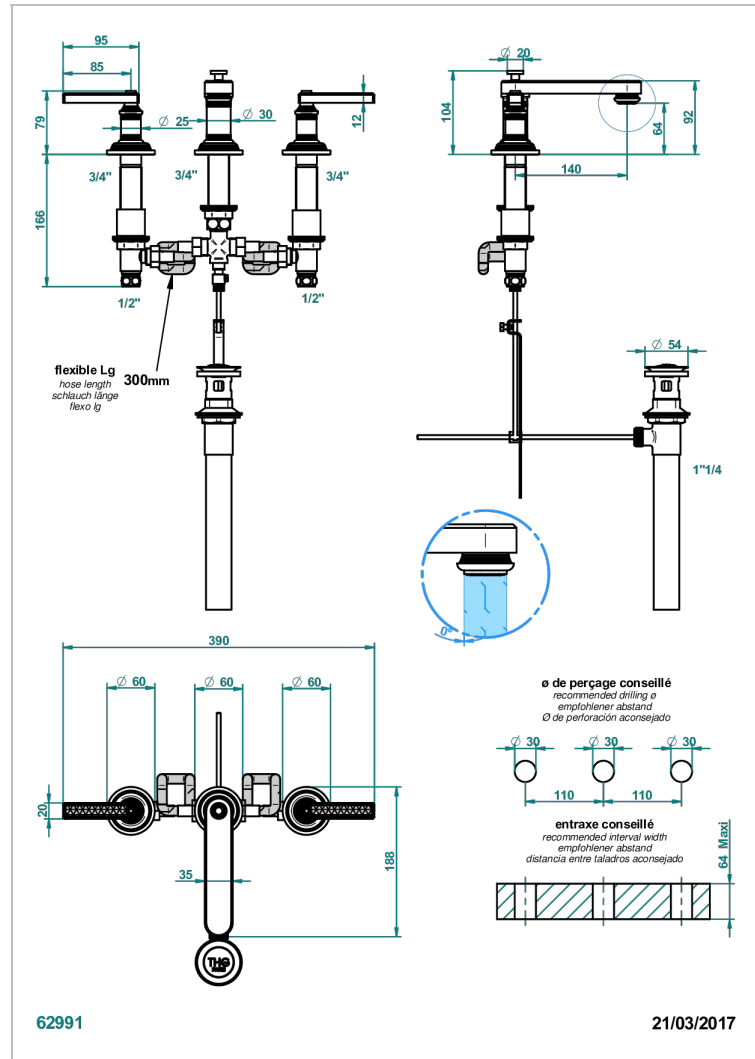

# WEST COAST WITH GUILLOCHE DECOR WITH LEVER HANDLES

U9D-151M/US

Widespread lavatory set with drain for 1 1/4" + countertop

## CHARACTERISTIC

- West coast with Guilloché decor with lever handles
- Widespread lavatory set with drain for 1 1/4" + countertop