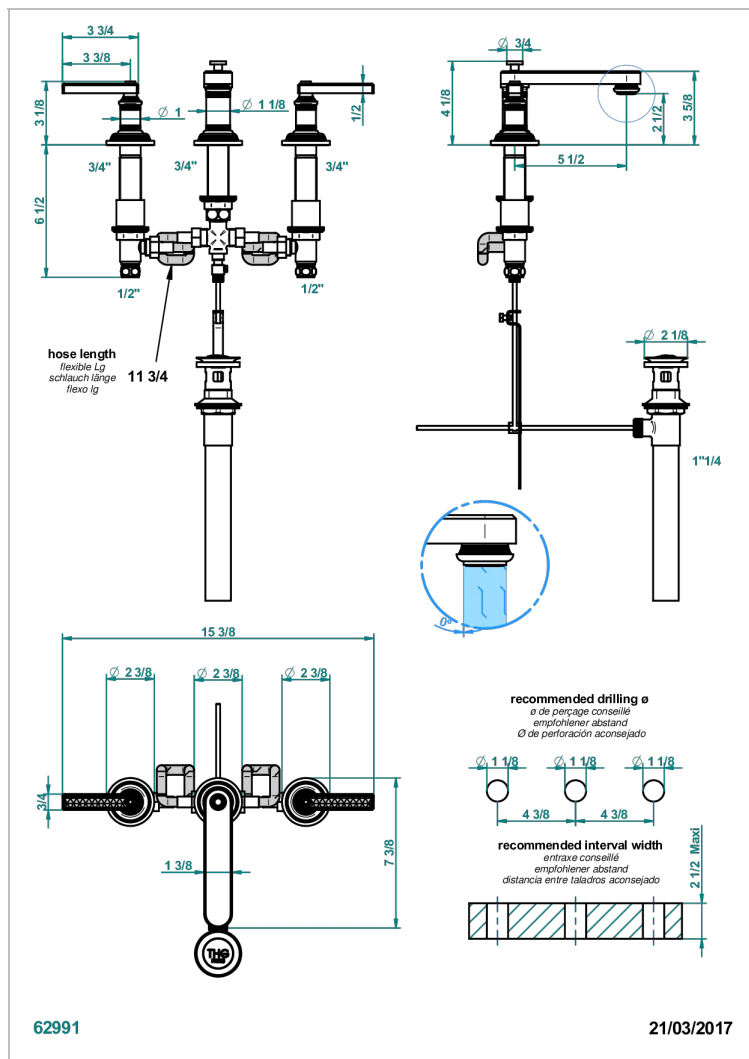

WEST COAST WITH GUILLOCHE DECOR WITH LEVER

U9D-151M/US

Rim mounted 3-hole basin mixer with waste for marble

CARACTERÍSTICAS

- West coast with Guilloché decor with lever
- Rim mounted 3-hole basin mixer with waste for marble