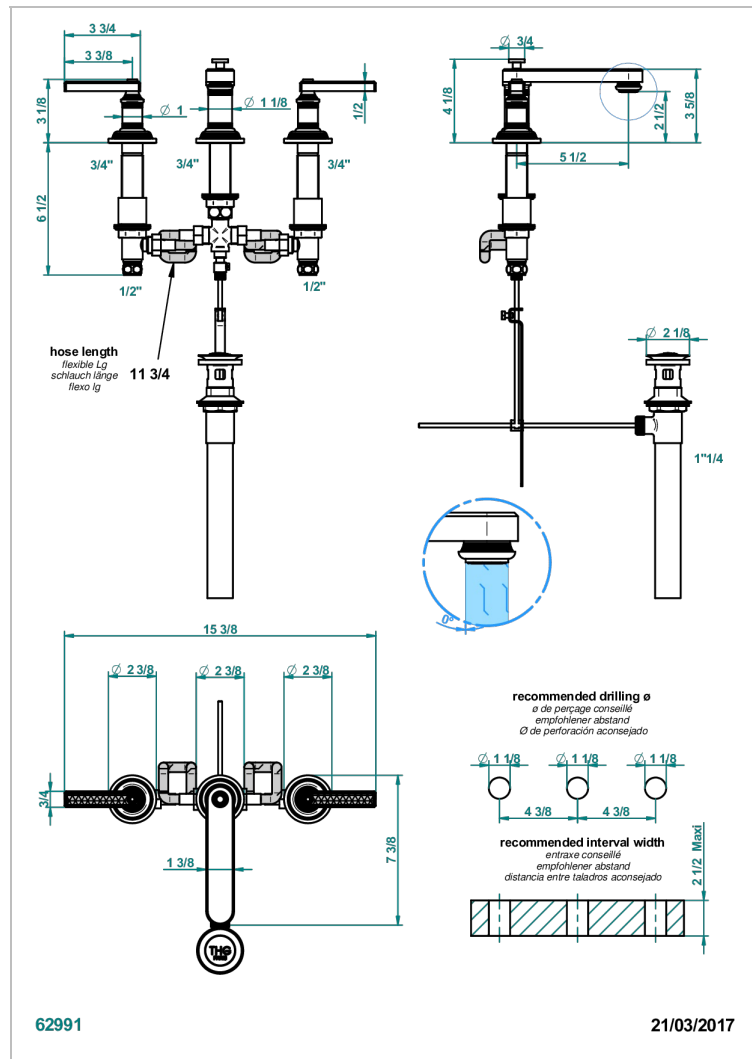

# WEST COAST WITH GUILLOCHE DECOR WITH LEVER HANDLES

U9D-151M/US

Widespread lavatory set with drain for 1 1/4" + countertop

## CHARACTERISTIC

- West coast with Guilloché decor with lever handles
- Widespread lavatory set with drain for 1 1/4" + countertop