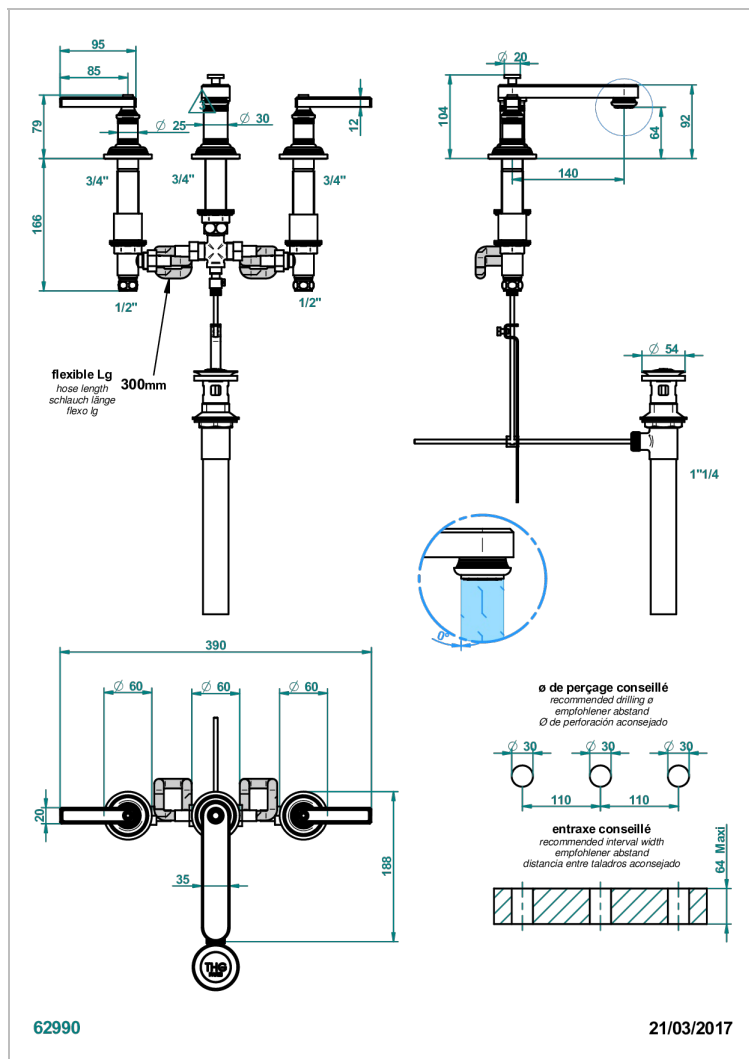

WEST COAST WHITE ONYX WITH LEVER HANDLES

U9H-151M/US

Rim mounted 3-hole basin mixer with waste for marble

CARACTERÍSTICAS

- West Coast White Onyx with lever handles
- Rim mounted 3-hole basin mixer with waste for marble