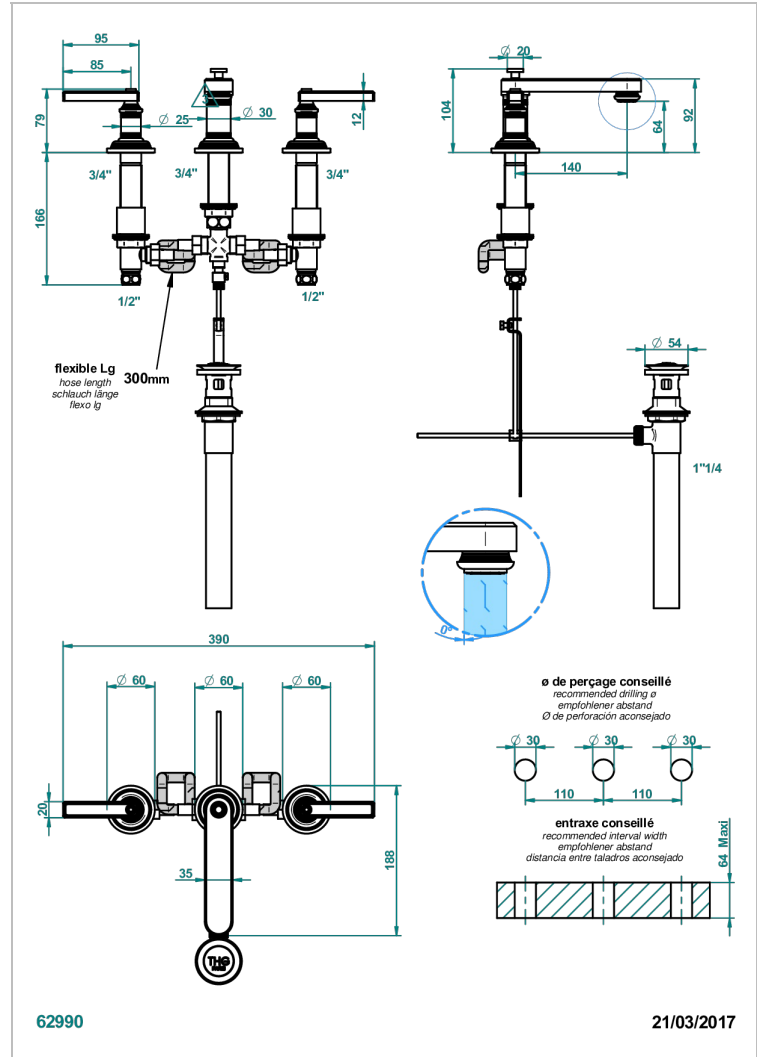

WEST COAST WHITE ONYX WITH LEVER HANDLES

U9H-151M/US

Widespread lavatory set with drain for 1 1/4" + countertop

CHARACTERISTIC

- West Coast White Onyx with lever handles
- Widespread lavatory set with drain for 1 1/4" + countertop