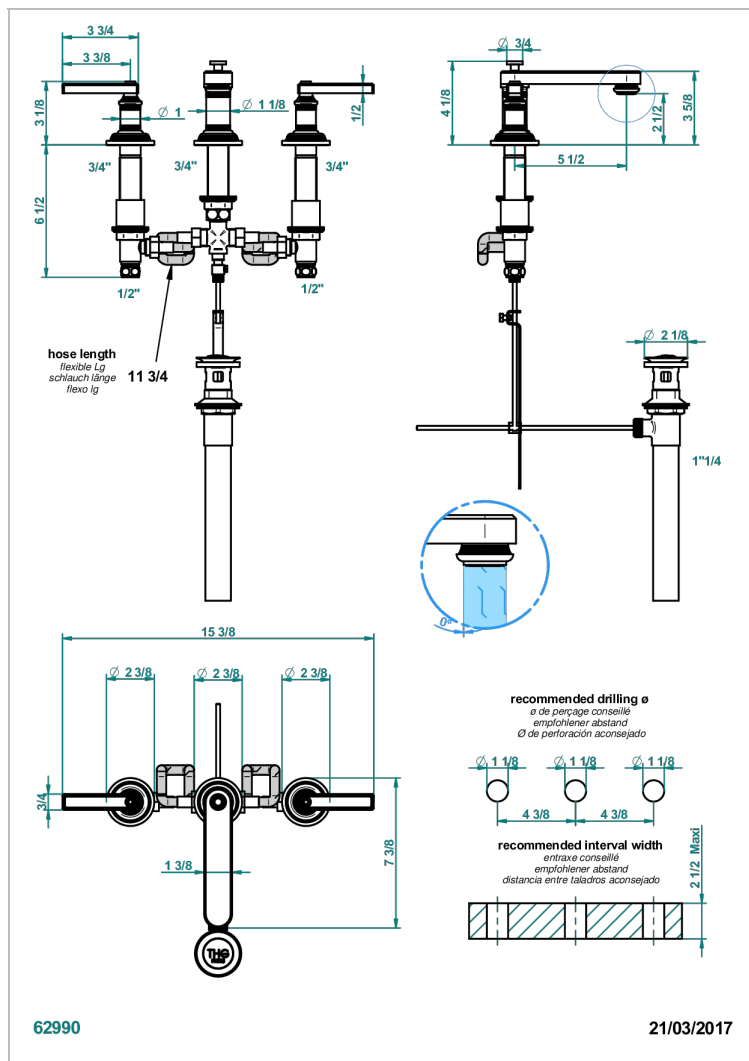

WEST COAST WHITE ONYX WITH LEVER HANDLES

U9H-151M/US

Rim mounted 3-hole basin mixer with waste for marble

CARACTERÍSTICAS

- West Coast White Onyx with lever handles
- Rim mounted 3-hole basin mixer with waste for marble