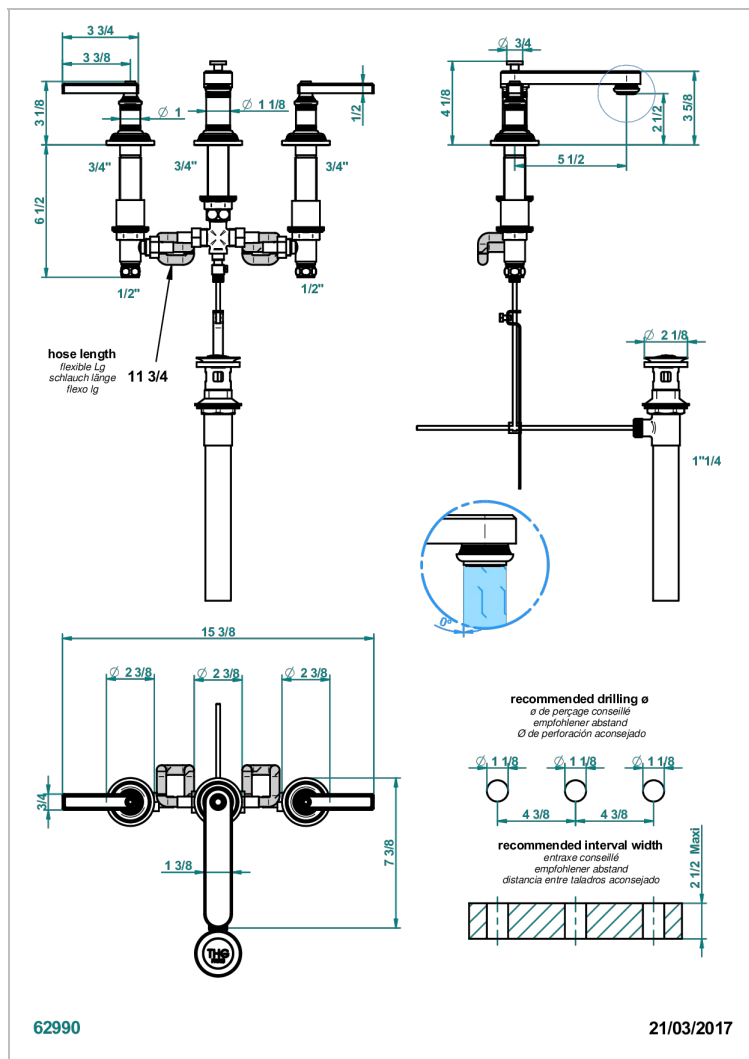

# WEST COAST WHITE ONYX WITH LEVER HANDLES

U9H-151M/US

Widespread lavatory set with drain for 1 1/4" + countertop

## CHARACTERISTIC

- West Coast White Onyx with lever handles
- Widespread lavatory set with drain for 1 1/4" + countertop