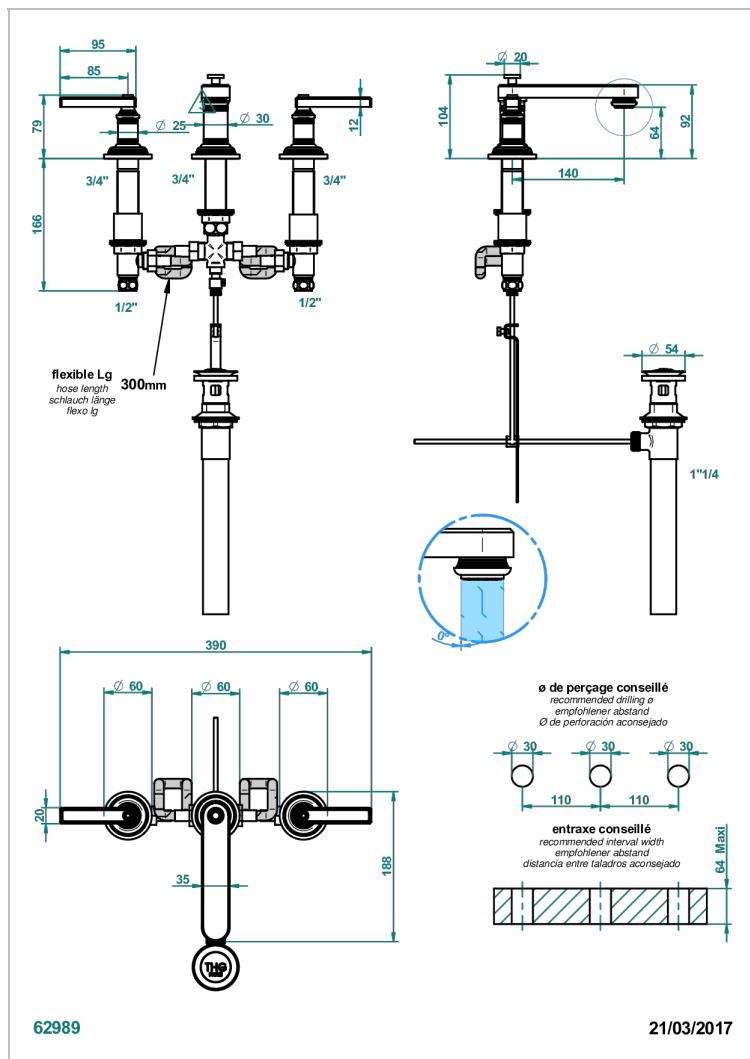

# WEST COAST BLACK ONYX WITH LEVER

U9F-151M/US

Rim mounted 3-hole basin mixer with waste for marble

## CARACTERÍSTICAS

- West Coast Black Onyx with lever
- Rim mounted 3-hole basin mixer with waste for marble