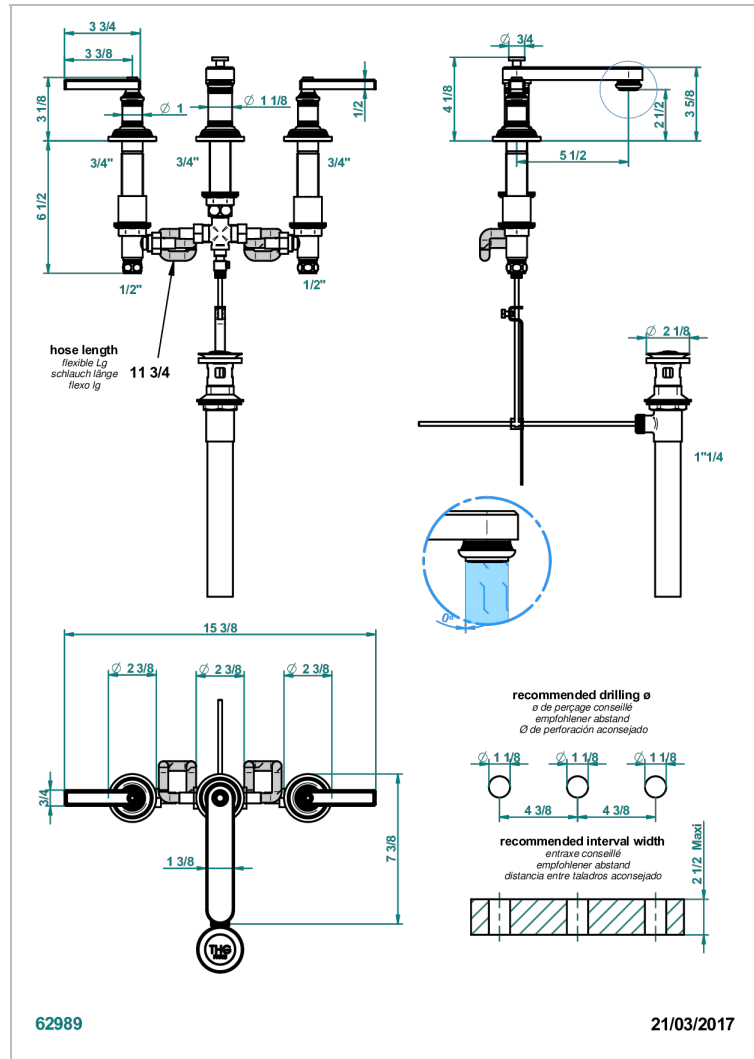

# WEST COAST BLACK ONYX WITH LEVER

U9F-151M/US

Rim mounted 3-hole basin mixer with waste for marble

## CARACTERÍSTICAS

- West Coast Black Onyx with lever
- Rim mounted 3-hole basin mixer with waste for marble