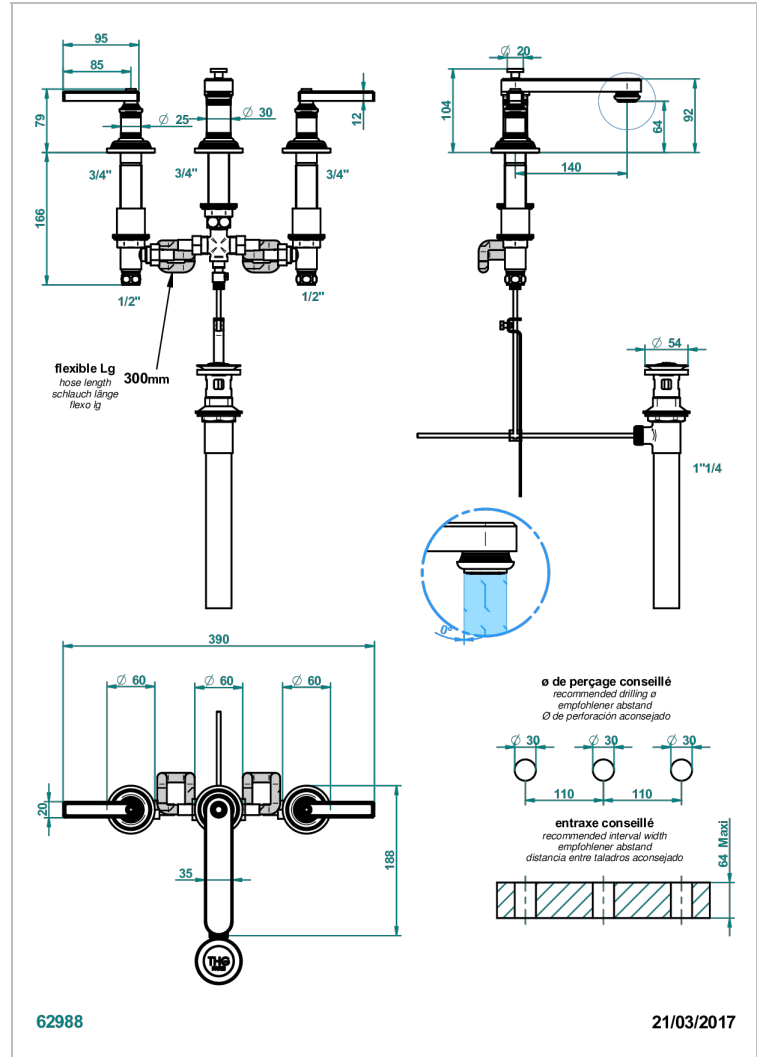

WEST COAST METAL WITH LEVER

U9B-151M/US

Rim mounted 3-hole basin mixer with waste for marble

THG[®]
PARIS

CARACTERÍSTICAS

- West Coast Metal with lever
- Rim mounted 3-hole basin mixer with waste for marble