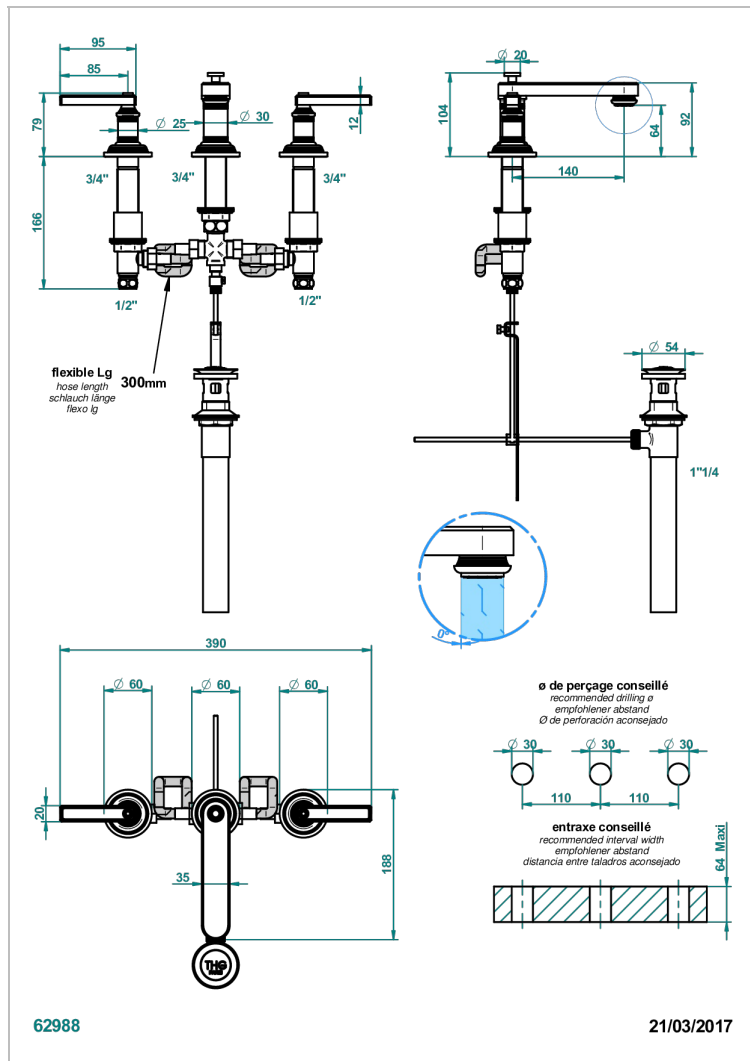

# WEST COAST METAL WITH LEVER HANDLES

U9B-151M/US

Widespread lavatory set with drain for 1 1/4" + countertop

## CHARACTERISTIC

- West Coast Metal with lever handles
- Widespread lavatory set with drain for 1 1/4" + countertop