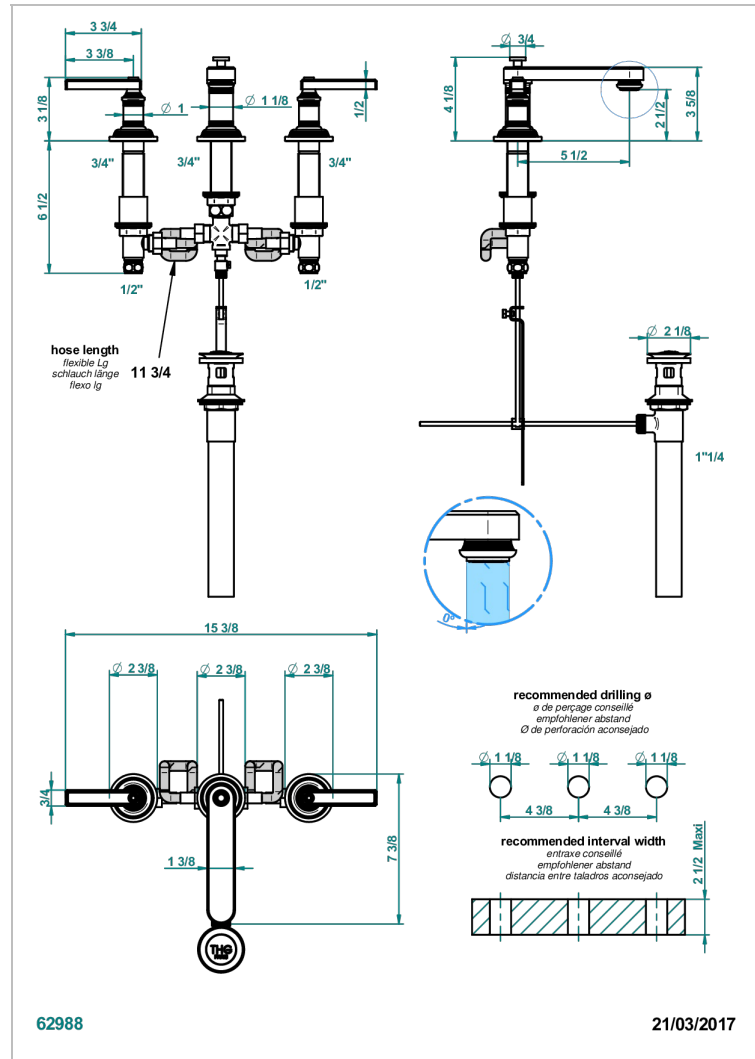

# WEST COAST METAL WITH LEVER

U9B-151M/US

Rim mounted 3-hole basin mixer with waste for marble

## CARACTERÍSTICAS

- West Coast Metal with lever
- Rim mounted 3-hole basin mixer with waste for marble