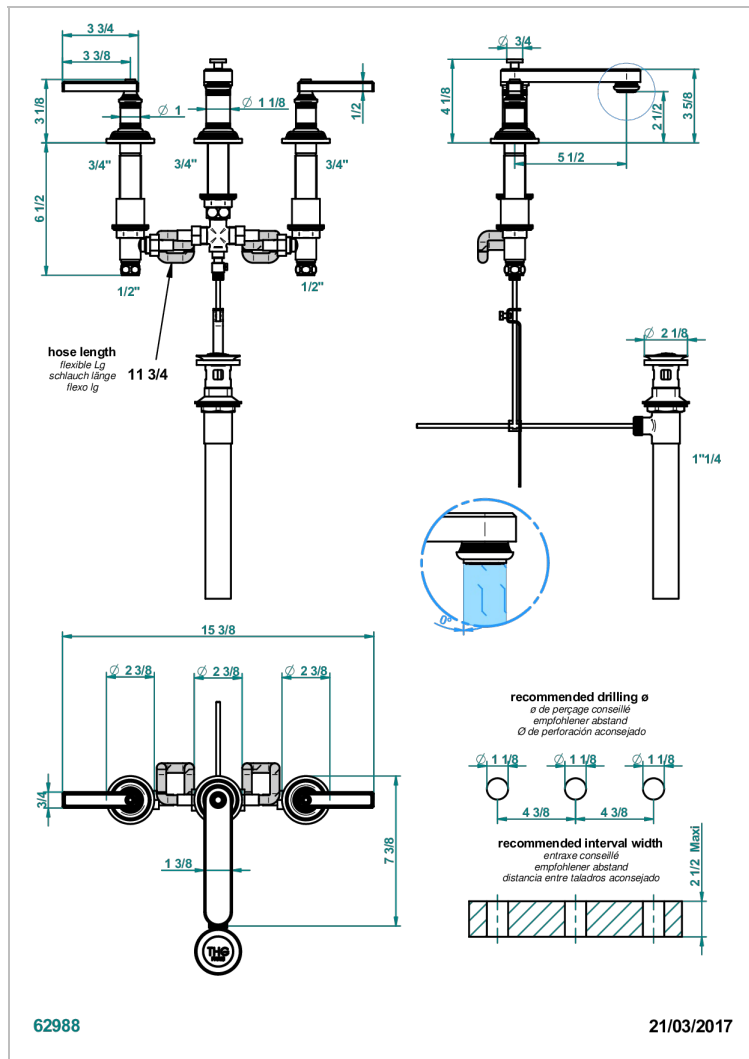

WEST COAST METAL WITH LEVER HANDLES

U9B-151M/US

Widespread lavatory set with drain for 1 1/4" + countertop

CHARACTERISTIC

- West Coast Metal with lever handles
- Widespread lavatory set with drain for 1 1/4" + countertop