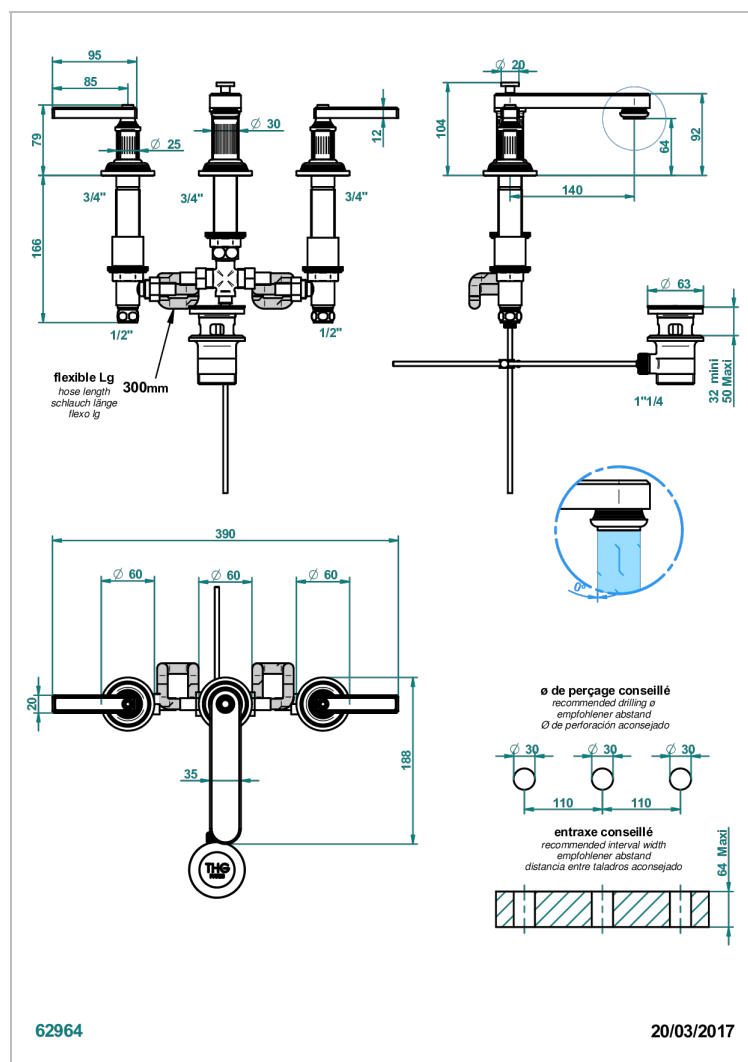

GRAND CENTRAL BLACK ONYX WITH LEVER

U9N-151M

Rim mounted 3-hole basin mixer with waste for marble

CHARACTERISTIC

- ACS : 18ACCLY393
- NF : NF EN 200 - IA - Chrome
- SVGW-SSIGE : 1901-6813

STANDARDS

AVAILABLE FINITIONS