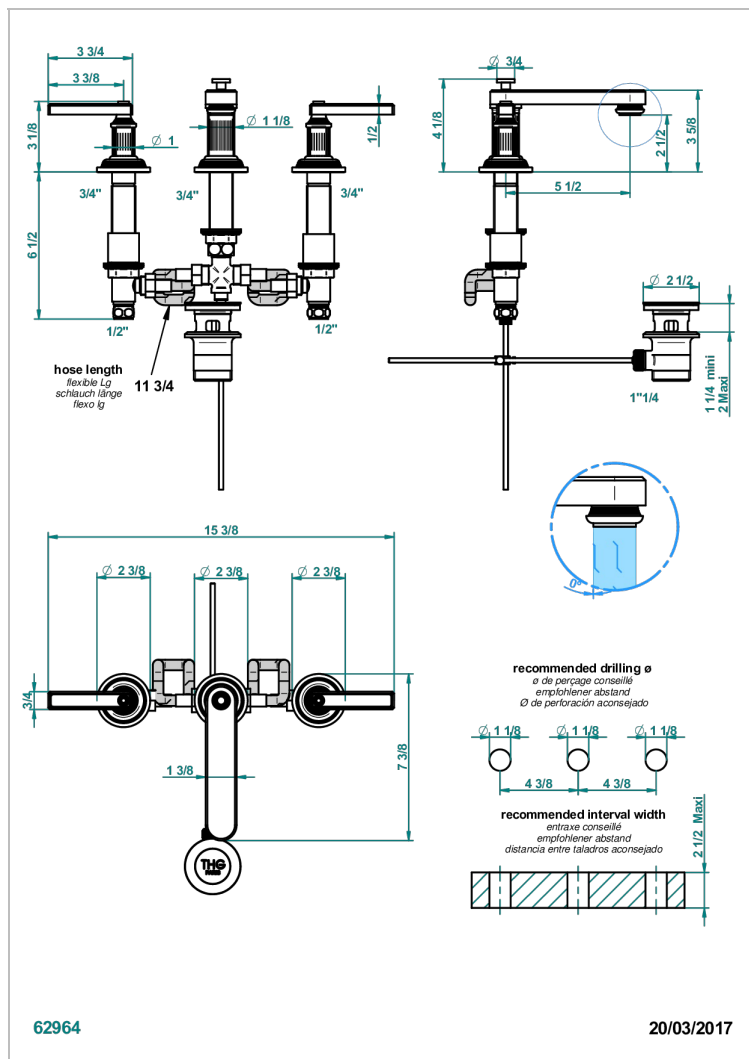

# GRAND CENTRAL BLACK ONYX WITH LEVER

U9N-151M

Rim mounted 3-hole basin mixer with waste for marble

## CHARACTERISTIC

- ACS : 18ACCLY393
- NF : NF EN 200 - IA - Chrome
- SVGW-SSIGE : 1901-6813